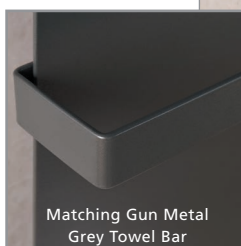

HOLT

Towel Rail

New

- Slimline steel towel rail with soft curved edges
- Painted or brushed stainless steel towel bar options
- Towel bars are positioned in set locations
- Optional towel hook available (pg. 84)
- +Valves prices include Chrome DRAKE valves*
- Standard white RAL 9016 delivered in 48-72 hours
- 23 RAL colours, 10 special finishes, up to 8 working days (pg.12-13)

Pipe Centres and Technical Drawings

Pipe centres left to right = 50mm
 Pipe centres from wall = 30mm - 58mm
 Depth from wall = 117mm - 145mm

◆ 990mm x 390mm in White RAL 9016 with a Brushed towel bar & DRAKE Valves.