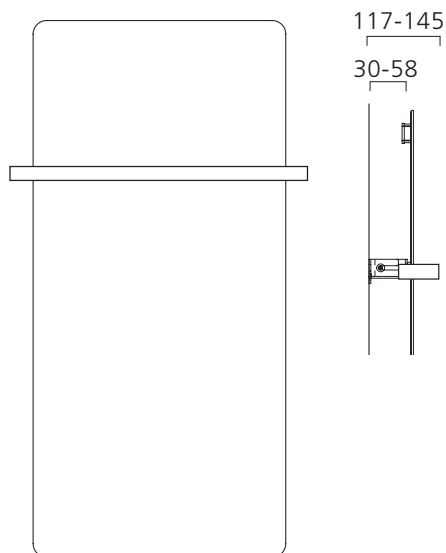

HOLT

Towel Rail

New

- Slimline steel towel rail with soft curved edges
- Painted or brushed stainless steel towel bar options
- Towel bars are positioned in set locations
- Optional towel hook available (pg. 84)
- +Valves prices include Chrome DRAKE valves*
- Standard white RAL 9016 delivered in 48-72 hours
- 23 RAL colours, 10 special finishes, up to 8 working days (pg.12-13)

Pipe Centres and Technical Drawings

Pipe centres left to right = 50mm
 Pipe centres from wall = 30mm - 58mm
 Depth from wall = 117mm - 145mm

◆ 990mm x 390mm in White RAL 9016 with a Brushed towel bar & DRAKE Valves.

Sizes and Prices

Please add 10% to the RAL colour price to work out your special finish price.

Dimensions (mm)		Towel Bars	Output Δt 50°C		Product Code	White Ex VAT	White Inc VAT	RAL Colour Ex VAT	RAL Colour Inc VAT	White +Valves Ex VAT	White +Valves Inc VAT	RAL Colour +Valves Ex VAT	RAL Colour +Valves Inc VAT
Height	Width		Watts	Btu's									
Towel Bar will be painted to match the same colour as the radiator (note: widths listed in this table include towel bars)													
790	390	1	279	952	HOLT793901M	£251.00	£301.20	£326.00	£391.20	£280.00	£336.00	£355.00	£426.00
990		1	349	1191	HOLT993901M	£274.00	£328.80	£356.00	£427.20	£303.00	£363.60	£385.00	£462.00
1190		1	420	1433	HOLT113901M	£304.00	£364.80	£395.00	£474.00	£333.00	£399.60	£424.00	£508.80
1590		2	642	2191	HOLT153902M	£426.00	£511.20	£554.00	£664.80	£455.00	£546.00	£583.00	£699.60
Supplied with a Brushed towel bar (note: widths listed in this table include towel bars)													
790	390	1	279	952	HOLT793901B	£251.00	£301.20	£326.00	£391.20	£280.00	£336.00	£355.00	£426.00
990		1	349	1191	HOLT993901B ◆	£274.00	£328.80	£356.00	£427.20	£303.00	£363.60	£385.00	£462.00
1190		1	420	1433	HOLT113901B	£304.00	£364.80	£395.00	£474.00	£333.00	£399.60	£424.00	£508.80
1590		2	642	2191	HOLT153902B	£426.00	£511.20	£554.00	£664.80	£455.00	£546.00	£583.00	£699.60