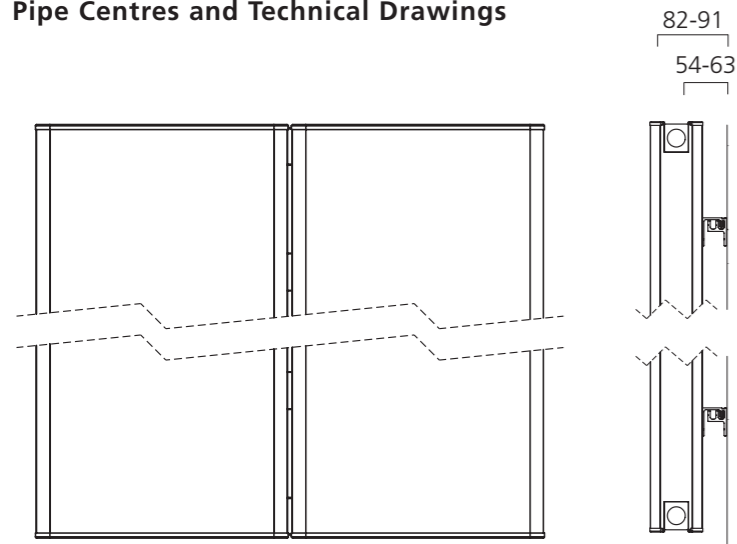

## Sizes and Prices

Please specify your finish of either Matt White or Flat Anthracite at time of order.

Dimensions (mm)		Elements	Output Δt 50°C		Product Code	Matt White Ex VAT	Matt White Inc VAT	Flat Anthracite Ex VAT	Flat Anthracite Inc VAT	Matt White +Valves Ex VAT	Matt White +Valves Inc VAT	Flat Anthracite +Valves Ex VAT	Flat Anthracite +Valves Inc VAT
Height	Width		Watts	Btu's									
<b>Horizontal</b>													
580	812	4	656	2238	NEWL588104DH	£591.00	£709.20	£608.00	£729.60	£659.00	£790.80	£711.00	£853.20
	1016	5	820	2798	NEWL581005DH	£731.00	£877.20	£753.00	£903.60	£799.00	£958.80	£856.00	£1,027.20
	1220	6	984	3357	NEWL581206DH	£874.00	£1,048.80	£900.00	£1,080.00	£942.00	£1,130.40	£1,003.00	£1,203.60
	1424	7	1148	3917	NEWL581407DH	£1,014.00	£1,216.80	£1,045.00	£1,254.00	£1,082.00	£1,298.40	£1,148.00	£1,377.60
<b>Vertical</b>													
1780	404	2	864	2948	NEWL174002DV	£777.00	£932.40	£800.00	£960.00	£845.00	£1,014.00	£903.00	£1,083.60
	608	3	1296	4422	NEWL176003DV	£1,143.00	£1,371.60	£1,177.00	£1,412.40	£1,211.00	£1,453.20	£1,280.00	£1,536.00

## Pipe Centres and Technical Drawings

Top view

Pipe centres left to right = Width plus valves  
 Pipe centres from wall = 54mm - 63mm  
 Depth from wall = 82mm - 91mm

Please note due to manufacturing tolerances widths shown may vary by +/- 2mm.

NEWLANDS Vertical in Matt White

+Valves Prices for Flat Anthracite finishes include angled Nickel KINGSTON TRVs

Please specify at time of order

◆ NEWLANDS Horizontal in Flat Anthracite, 580mm x 1016mm shown with Nickel KINGSTON TRVs & matching pipe covers & shrouds.