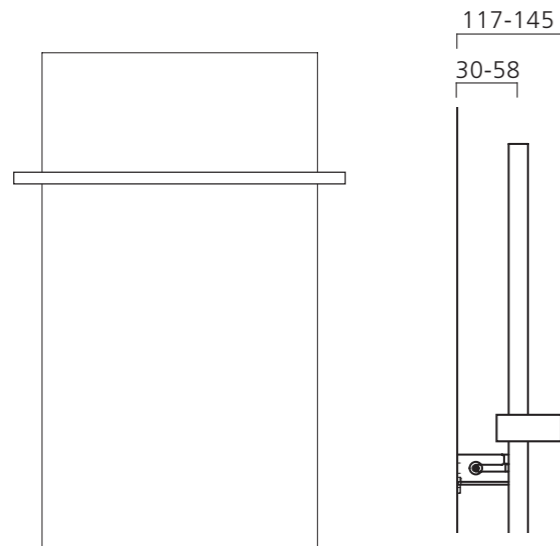

Sizes and Prices

Please add 10% to the RAL colour price to work out your special finish price.

Dimensions (mm)		Towel Bars	Output Δt 50°C		Product Code	White Ex VAT	White Inc VAT	RAL Colour Ex VAT	RAL Colour Inc VAT	White +Valves Ex VAT	White +Valves Inc VAT	RAL Colour +Valves Ex VAT	RAL Colour +Valves Inc VAT
Height	Width		Watts	Btu's									
Towel Bar will be painted to match the same colour as the radiator (note: widths listed in this table include towel bars)													
990	586	1	517	1764	HAWK995801M	£351.00	£421.20	£456.00	£547.20	£380.00	£456.00	£485.00	£582.00
1190	586	1	621	2119	HAWK115801M	£391.00	£469.20	£508.00	£609.60	£420.00	£504.00	£537.00	£644.40
1790	286	2	487	1662	HAWK172802M	£374.00	£448.80	£486.00	£583.20	£403.00	£483.60	£515.00	£618.00
	586	2	927	3163	HAWK175802M	£565.00	£678.00	£735.00	£882.00	£594.00	£712.80	£764.00	£916.80
Supplied with a Brushed towel bar (note: widths listed in this table include towel bars)													
990	586	1	517	1764	HAWK995801B	£351.00	£421.20	£456.00	£547.20	£380.00	£456.00	£485.00	£582.00
1190	586	1	621	2119	HAWK115801B	£391.00	£469.20	£508.00	£609.60	£420.00	£504.00	£537.00	£644.40
1790	286	2	487	1662	HAWK172802B ♦	£374.00	£448.80	£486.00	£583.20	£403.00	£483.60	£515.00	£618.00
	586	2	927	3163	HAWK175802B	£565.00	£678.00	£735.00	£882.00	£594.00	£712.80	£764.00	£916.80

Pipe Centres and Technical Drawings

Pipe centres left to right = 50mm
 Pipe centres from wall = 30mm - 58mm
 Depth from wall = 117mm - 145mm

Note: all widths listed in the pricing table above include the towel bars

Mirror Bar

Towel Hook White

Towel Hook Matt Black

Description	Suitable for use with	Product Code	Price Ex VAT	Price Inc VAT
Mirror Bar 265mm White	Hawkhurst	HAWKTB265MW	£89.00	£106.80
Mirror Bar 565mm White	Hawkhurst, Dale	UNITB565MW	£92.00	£110.40

♦ HAWKHURST 1790mm x 286mm in Matt Black shown with Brushed towel bars and matching SHELLEY Valves, pipe covers & shrouds.