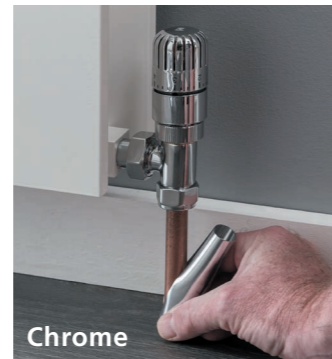

ACCESSORIES

AIRVENT & BLANKING PLUGS

Co-ordinate with your radiator & valve to create the perfect finish.

Product Code	Price Ex VAT	Price Inc VAT
AIRVENTKITB	£16.00	£19.20

Product Code	Price Ex VAT	Price Inc VAT
AIRVENTKITN	£16.00	£19.20

Product Code	Price Ex VAT	Price Inc VAT
AIRVENTKITAC	£16.00	£19.20

Product Code	Price Ex VAT	Price Inc VAT
AIRVENTKITC	£16.00	£19.20

PIPE COVERS & SHROUDS

Creating a neat finish for your radiator. Each set is supplied with 2 x 160mm pipe covers and 2 shrouds.

Description	Product Code	Price Ex VAT	Price Inc VAT
Chrome Pipe Covers & Shrouds	PIPCOVSHRC	£39.00	£46.80
White Pipe Covers & Shrouds	PIPCOVSHRW	£39.00	£46.80
Nickel Pipe Covers & Shrouds	PIPCOVSHRN	£39.00	£46.80
Antique Brass Pipe Covers & Shrouds	PIPCOVSHRAB	£39.00	£46.80
Antique Copper Pipe Covers & Shrouds	PIPCOVSHRAC	£39.00	£46.80
Textured Anthracite Pipe Covers & Shrouds	PIPCOVSHRTA	£47.00	£56.40
Matt Black Pipe Covers & Shrouds	PIPCOVSHRMB	£47.00	£56.40

ACCESSORIES

HANGING BARS FOR CHAUCER & WINSFORD

Description	Suitable for use with	Product Code	Price Ex VAT	Price Inc VAT
White Universal Hanging Bar 370mm	Chaucer Single Horizontal, Winsford	UNIHB370W	£92.00	£110.40
Chrome Universal Hanging Bar 370mm	Chaucer Single Horizontal, Winsford	UNIHB370C	£170.00	£204.00
White Universal Hanging Bar 480mm	Chaucer Single Horizontal	UNIHB480W	£92.00	£110.40
Chrome Universal Hanging Bar 480mm	Chaucer Single Horizontal	UNIHB480C	£171.00	£205.20

SAXON HANGING BARS