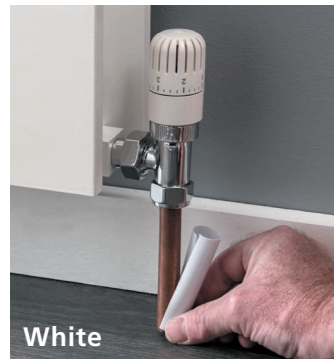

ACCESSORIES

HANGING BARS FOR CHAUCER & WINSFORD

Description	Suitable for use with	Product Code	Price Ex VAT	Price Inc VAT
White Universal Hanging Bar 370mm	Chaucer Single Horizontal, Winsford	UNIHB370W	£92.00	£110.40
Chrome Universal Hanging Bar 370mm	Chaucer Single Horizontal, Winsford	UNIHB370C	£170.00	£204.00
White Universal Hanging Bar 480mm	Chaucer Single Horizontal	UNIHB480W	£92.00	£110.40
Chrome Universal Hanging Bar 480mm	Chaucer Single Horizontal	UNIHB480C	£171.00	£205.20

SAXON HANGING BARS

Description / Minimum number of sections to fit	Product Code	Price Ex VAT	Price Inc VAT
White Hanging Bar 320mm / minimum of 6 sections to fit	SAXHHB320W	£70.00	£84.00
Chrome Hanging Bar 320mm / minimum of 6 sections to fit	SAXHHB320C	£79.00	£94.80
White Hanging Bar 480mm / minimum of 8 sections to fit	SAXHHB480W	£70.00	£84.00
Chrome Hanging Bar 480mm / minimum of 8 sections to fit	SAXHHB480C	£79.00	£94.80

SAXON HANGING PEGS

Description	Product Code	Price Ex VAT	Price Inc VAT
White Hanging Peg (each)	SAXHHPW	£25.00	£30.00
Chrome Hanging Peg (each)	SAXHHPC	£30.00	£36.00

RADSNAPS

Plastic pipe covers; cut to size and clip on.