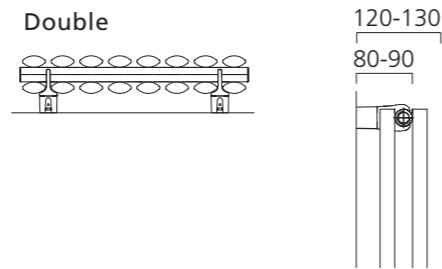

Sizes and Prices

Please add 10% to the RAL colour price to work out your special finish price.

Dimensions (mm)		Elements	Output Δt 50°C		Product Code	White Ex VAT	White Inc VAT	RAL Colour Ex VAT	RAL Colour Inc VAT	White +Valves Ex VAT	White +Valves Inc VAT	RAL Colour +Valves Ex VAT	RAL Colour +Valves Inc VAT
Height	Width		Watts	Btu's									
Vertical - Single													
1820	300	5	627	2139	TALL183005SV	£299.00	£358.80	£429.00	£514.80	£367.00	£440.40	£497.00	£596.40
	420	7	878	2996	TALL184207SV	£318.00	£381.60	£532.00	£638.40	£386.00	£463.20	£600.00	£720.00
	480	8	1004	3426	TALL184808SV	£360.00	£432.00	£611.00	£733.20	£428.00	£513.60	£679.00	£814.80
	600	10	1255	4282	TALL186010SV	£446.00	£535.20	£767.00	£920.40	£514.00	£616.80	£835.00	£1,002.00
Vertical - Double													
1820	300	10	950	3241	TALL183010DV	£425.00	£510.00	£615.00	£738.00	£493.00	£591.60	£683.00	£819.60
	420	14	1331	4541	TALL184214DV	£530.00	£636.00	£774.00	£928.80	£598.00	£717.60	£842.00	£1,010.40
	480	16	1521	5190	TALL184816DV	£595.00	£714.00	£884.00	£1,060.80	£663.00	£795.60	£952.00	£1,142.40
	600	20	1901	6486	TALL186020DV	£704.00	£844.80	£1,058.00	£1,269.60	£772.00	£926.40	£1,126.00	£1,351.20

*+Valves Prices include a choice of either Chrome or White, angled KINGSTON TRVs, (if you require straight valves please specify).

Pipe Centres and Technical Drawings

Single Vertical
 Pipe centres left to right = Width plus valves
 Pipe centres from wall = 55mm
 Depth from wall = 95mm

Double Vertical
 Pipe centres left to right = Width plus valves
 Pipe centres from wall = 80mm-90mm
 Depth from wall = 120mm-130mm

23 RAL Colours & 10 special finishes available (see pages 12-13 for full RAL and Special Finish options).