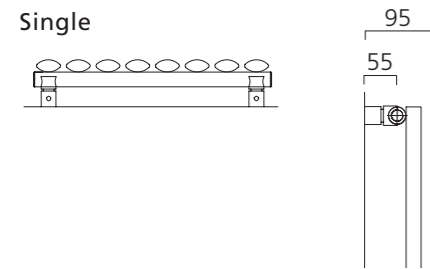

TALLIS Vertical

- Italian design & manufacture, steel vertical radiator
- 50mm x 25mm oval tubes in single & double; 1 heights & 4 widths
- Standard white RAL 9016 delivered in 48-72 hours
- 23 RAL colours, 10 special finishes, up to 8 working days (pg.12-13)

Sizes and Prices

Please add 10% to the RAL colour price to work out your special finish price.

Dimensions (mm)		Elements	Output Δt 50°C		Product Code	White Ex VAT	White Inc VAT	RAL Colour Ex VAT	RAL Colour Inc VAT	White +Valves Ex VAT	White +Valves Inc VAT	RAL Colour +Valves Ex VAT	RAL Colour +Valves Inc VAT
Height	Width		Watts	Btu's									
Vertical - Single													
1820	300	5	627	2139	TALL183005SV	£299.00	£358.80	£429.00	£514.80	£367.00	£440.40	£497.00	£596.40
	420	7	878	2996	TALL184207SV	£318.00	£381.60	£532.00	£638.40	£386.00	£463.20	£600.00	£720.00
	480	8	1004	3426	TALL184808SV	£360.00	£432.00	£611.00	£733.20	£428.00	£513.60	£679.00	£814.80
	600	10	1255	4282	TALL186010SV	£446.00	£535.20	£767.00	£920.40	£514.00	£616.80	£835.00	£1,002.00
Vertical - Double													
1820	300	10	950	3241	TALL183010DV	£425.00	£510.00	£615.00	£738.00	£493.00	£591.60	£683.00	£819.60
	420	14	1331	4541	TALL184214DV	£530.00	£636.00	£774.00	£928.80	£598.00	£717.60	£842.00	£1,010.40
	480	16	1521	5190	TALL184816DV	£595.00	£714.00	£884.00	£1,060.80	£663.00	£795.60	£952.00	£1,142.40
	600	20	1901	6486	TALL186020DV	£704.00	£844.80	£1,058.00	£1,269.60	£772.00	£926.40	£1,126.00	£1,351.20

*+Valves Prices include a choice of either Chrome or White, angled KINGSTON TRVs, (if you require straight valves please specify).

Pipe Centres and Technical Drawings

Single Vertical
 Pipe centres left to right = Width plus valves
 Pipe centres from wall = 55mm
 Depth from wall = 95mm