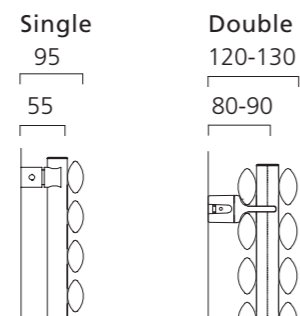

Pipe Centres and Technical Drawings