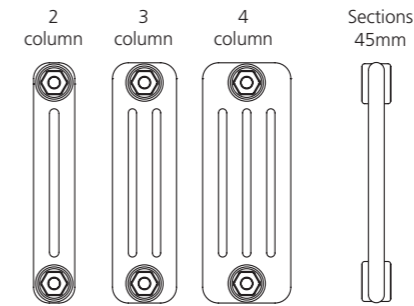

Please add 10% to the RAL colour price to work out your special finish price.

CORNEL

Steel Multi Column

PIPE CENTRES

Pipe centres left to right

= width of radiator plus valves

Pipe centres from wall
(Based on adjustable wall ties)

= 2 column = 64mm - 74mm

= 3 column = 82mm - 92mm

= 4 column = 102mm - 112mm

BORE CENTRES

Bore centres = height less 65mm

Bore centres from base = 32.5mm

ACCESSORIES

Optional CORNEL Towel Bar

Description	Product Code	Price Ex VAT	Price Inc VAT
Chrome Towel Bar to fit 8 Sections or more	CORNTB08SEC	£108.00	£129.60
Chrome Towel Bar to fit 10 Sections or more	CORNTB10SEC	£118.00	£141.60

Please note: The towel bar will sit off centre for CORNEL radiators that have an uneven number of sections.