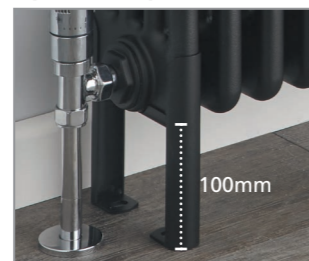

Optional slip on Feet