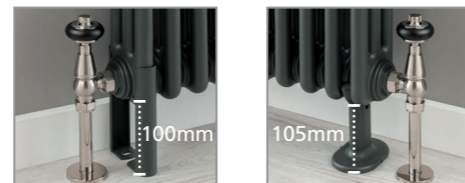

CORNEL alternative mounting options

Please refer to pages 10-11 for alternative mounting options and pipe centre information.

+Valves Prices include angled Chrome or White KINGSTON TRVs

Please specify at time of order

♦ CORNEL horizontal 4 column, 500mm x 836mm in special finish Carbon with optional slip on feet, Chrome KINGSTON TRVs & matching pipe covers & shrouds.