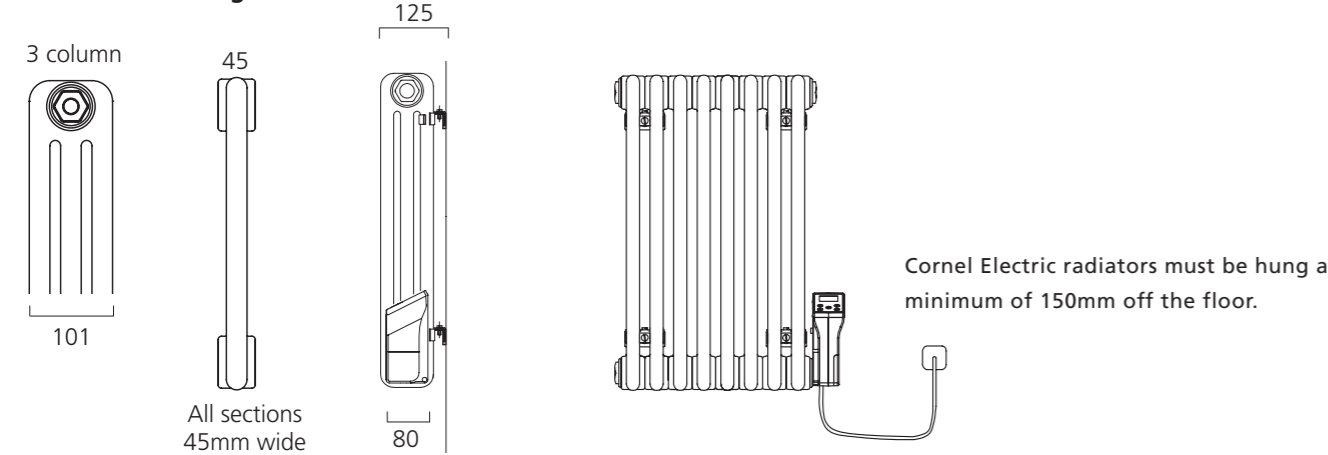

Technical Drawings

- IP24
- 8 operating modes: weekly program, 3 integrated pre-set timed programs, pilot-wire facility, comfort, night and antifreeze
- Open Window Function
- 2-Year Guarantee on the element