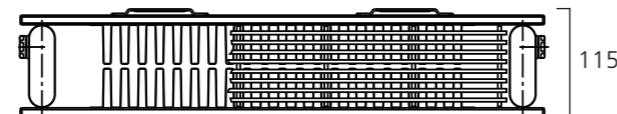

### Type 11 (K1)

Single flat tubed radiator with a single convector.

Pipe centres left to right = Width less 50mm  
 Pipe centres from wall = 59mm / 77mm  
 Depth from wall = 97mm / 115mm

### Type 22 (K2)

Double flat tubed radiator (front and back) with double convectors.

Pipe centres left to right = Width less 50mm  
 Pipe centres from wall = 71mm / 89mm  
 Depth from wall = 151mm / 169mm