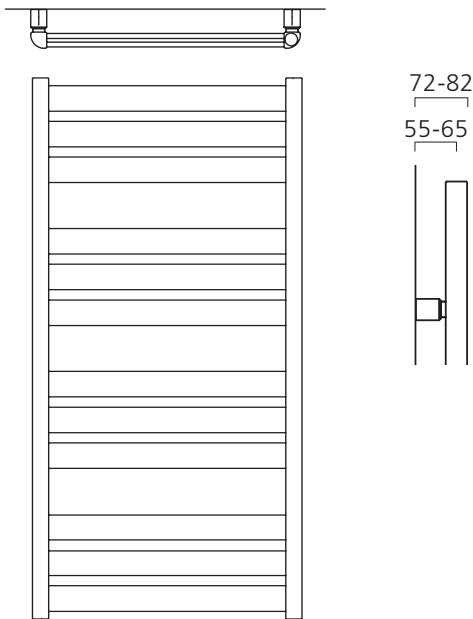

TALLIS

Ladder Rail

- Italian design & manufacture
- +Valves prices include Chrome DRAKE valves*
- 50mm x 25mm oval tube steel towel rail
- White RAL 9016 as standard delivered in 48-72 hours
- Optional next-day delivery available (pg.2)
- 23 RAL colours, 10 special finishes, up to 8 working days (pg.12-13)

Pipe Centres and Technical Drawings

Pipe centres left to right = width less 30mm
 Pipe centres from wall = 55mm-65mm
 Depth from wall = 72mm-82mm

+Valves Prices include angled Chrome DRAKE Valves

Please specify at time of order

◆ 1340mm x 600mm shown in Gun Metal Grey with DRAKE valves & matching pipe covers & shrouds.

TALLIS Ladder Rail Sizes and Prices

Please add 10% to the RAL colour price to work out your special finish price.

Dimensions (mm)		Cross Tubes	Output Δt 50°C		Product Code	White Ex VAT	White Inc VAT	RAL Colour Ex VAT	RAL Colour Inc VAT	White +Valves Ex VAT	White +Valves Inc VAT	RAL Colour +Valves Ex VAT	RAL Colour +Valves Inc VAT
Height	Width		Watts	Btu's									
780	500	9	345	1177	TALLR785009	£219.00	£262.80	£362.00	£434.40	£248.00	£297.60	£391.00	£469.20
	600	9	404	1378	TALLR786009	£274.00	£328.80	£393.00	£471.60	£303.00	£363.60	£422.00	£506.40
1060	500	12	463	1580	TALLR105012	£314.00	£376.80	£449.00	£538.80	£343.00	£411.60	£478.00	£573.60
	600	12	546	1863	TALLR106012	£341.00	£409.20	£488.00	£585.60	£370.00	£444.00	£517.00	£620.40
1340	500	15	581	1982	TALLR135015	£371.00	£445.20	£522.00	£626.40	£400.00	£480.00	£551.00	£661.20
	600	15	680	2320	TALLR136015 ◆	£409.00	£490.80	£593.00	£711.60	£438.00	£525.60	£622.00	£746.40