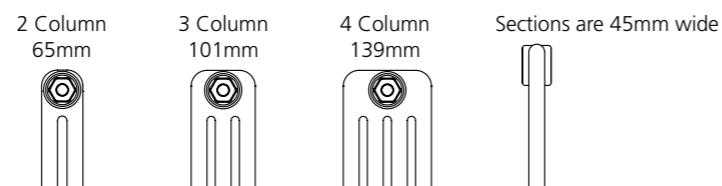

2 Column option available.