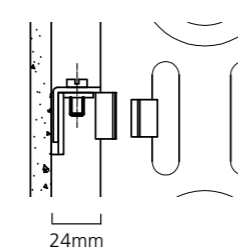

Standard Wall Brackets