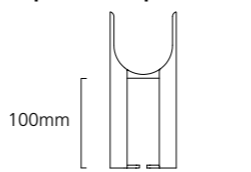

Optional Slip on Feet

Please Note: 2 Feet per radiator up to 18 sections, 22 & 26 Section radiators require 3 feet.

Pipe Centres and Technical Drawings

Pipe centres left to right =	Width of radiator plus valves
Pipe centres from wall =	2 column = 56mm
	3 column = 74mm
	4 column = 93mm