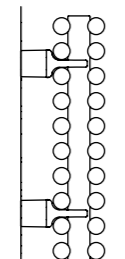

*+Valves Prices include Chrome or White KINGSTON TRV's, please specify colour and angled or straight at time of order.

Pipe Centres and Technical Drawings

Single

90mm
55mm

Double

114-124mm
79-89mm

Single Horizontal
 Pipe centres left to right = Width less 50mm
 Pipe centres from wall = 55mm
 Depth from wall = 90mm

Double Horizontal
 Pipe centres left to right = Width less 50mm
 Pipe centres from wall = 79mm - 89mm
 Depth from wall = 114mm - 124mm

NEW SPECIAL FINISHES (shown left to right)

Carbon, Gun Metal Grey, Mottled Copper, Mottled Silver, Textured Matt Black, see pages 74-75 for more information.

Sizes and Prices

Dimensions (mm)		Elements	Output Δt 50°C		Product Code	White Ex VAT	White Inc VAT	Colour Ex VAT	Colour Inc VAT	White +Valves Ex VAT	White +Valves Inc VAT	Colour +Valves Ex VAT	Colour +Valves Inc VAT
Height	Width		Watts	Btu's									
Vertical - Single													
1820	300	9	706	2409	CHAU183009SV	£218.00	£261.60	£335.00	£402.00	£275.00	£330.00	£392.00	£470.40
1820	402	12	941	3211	CHAU184012SV	£248.00	£297.60	£379.00	£454.80	£305.00	£366.00	£436.00	£523.20
1820	504	15	1176	4013	CHAU185015SV	£278.00	£333.60	£467.00	£560.40	£335.00	£402.00	£524.00	£628.80
1820	606	18	1411	4814	CHAU186018SV	£305.00	£366.00	£514.00	£616.80	£362.00	£434.40	£571.00	£685.20
Vertical - Double													
1820	300	18	1056	3603	CHAU183018DV	£350.00	£420.00	£478.00	£573.60	£407.00	£488.40	£535.00	£642.00
1820	402	24	1408	4804	CHAU184024DV ♦	£400.00	£480.00	£551.00	£661.20	£457.00	£548.40	£608.00	£729.60
1820	504	30	1760	6005	CHAU185030DV	£459.00	£550.80	£691.00	£829.20	£516.00	£619.20	£748.00	£897.60
1820	606	36	2111	7203	CHAU186036DV	£514.00	£616.80	£784.00	£940.80	£571.00	£685.20	£841.00	£1,009.20