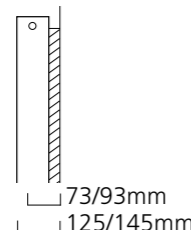

Pipe Centres and Technical Drawings

Type 22 (K2) Profile

Double steel panels (one front, one back) with double convectors.

Pipe centres left to right = Width plus valves
Pipe centres from wall = 73 / 93mm
Depth from wall = 125 / 145mm

© FARADAY is a registered trademark of IRSAP UK Limited