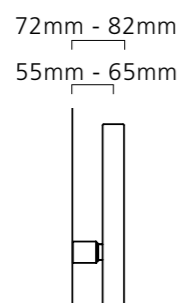

+Valves Prices include Chrome DRAKE Valves in angled or straight.

Please specify at time of order

Sizes and Prices

Dimensions (mm)		Cross Tubes	Output Δt 50°C		Product Code	Price Ex VAT	Price Inc VAT	Price +Valves Ex VAT	Price +Valves Inc VAT
Height	Width		Watts	Btu's					
White									
780	500	9	345	1177	TALLR785009W	£147.00	£176.40	£169.00	£202.80
1060	500	12	463	1580	TALLR105012W	£211.00	£253.20	£233.00	£279.60
Black									
780	500	9	345	1177	TALLR785009B	£191.00	£229.20	£213.00	£255.60
1060	500	12	463	1580	TALLR105012B	£275.00	£330.00	£297.00	£356.40
Platinum									
780	500	9	345	1177	TALLR785009P	£191.00	£229.20	£213.00	£255.60
1060	500	12	463	1580	TALLR105012P	£275.00	£330.00	£297.00	£356.40
Colour									
780	500	9	345	1177	TALLR785009R	£248.00	£297.60	£270.00	£324.00
1060	500	12	463	1580	TALLR105012R	£308.00	£369.60	£330.00	£396.00

*+Valves Prices include Chrome DRAKE Valves, please specify angled or straight at time of order.

TALLIS Ladder Rail Black.

TALLIS Ladder Rail White.

◆ TALLIS Ladder Rail 1060mm x 500mm Platinum, shown with DRAKE Valves.

Pipe Centres and Technical Drawings

Pipe centres left to right = Width less 30mm
 Pipe centres from wall = 55mm - 65mm
 Depth from wall = 72mm - 82mm

25 RAL colours available; delivery in up to 15 working days, see page 5 for more information.