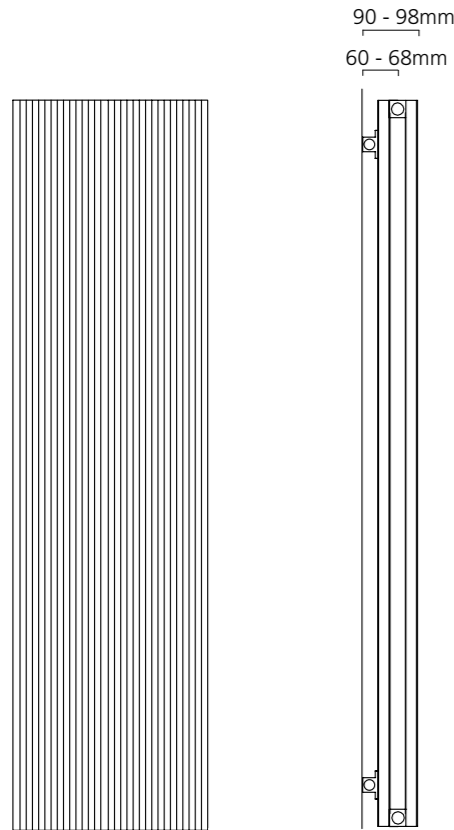

*+Valves Prices include Chrome or White KINGSTON TRV's, please specify colour and angled or straight at time of order.

Pipe Centres and Technical Drawings

Pipe centres left to right = Width plus valves
 Pipe centres from wall = 60mm - 68mm
 Depth from wall = 90mm - 98mm

Also available in Vertical (p.36-37).

+Valves Prices include Chrome or White KINGSTON TRV's in angled or straight.

Please specify at time of order

HADLOW Vertical

- Italian design & manufacture, certified to EN442
- +Valves prices include Chrome or White KINGSTON TRV's*
- Extruded Aluminium Radiator available in 2 heights and 3 widths
- Standard White RAL 9016 delivered in 48-72 hours
- 25 RAL colours, 5 special finishes, up to 15 working days (pages 74-75)
- Supplied with 4 Wall Brackets and 1 Manual Airvent

Sizes and Prices

Dimensions (mm)		Elements	Output Δt 50°C		Product Code	White Ex VAT	White Inc VAT	Colour Ex VAT	Colour Inc VAT	White +Valves Ex VAT	White +Valves Inc VAT	Colour +Valves Ex VAT	Colour +Valves Inc VAT
Height	Width		Watts	Btu's									
1526	400	5	879	2999	HADL154005V	£329.00	£394.80	£422.00	£506.40	£386.00	£463.20	£479.00	£574.80
	480	6	1055	3600	HADL154806V	£394.00	£472.80	£506.00	£607.20	£451.00	£541.20	£563.00	£675.60
	560	7	1231	4200	HADL155607V	£460.00	£552.00	£590.00	£708.00	£517.00	£620.40	£647.00	£776.40
1826	400	5	1008	3439	HADL184005V	£355.00	£426.00	£497.00	£596.40	£412.00	£494.40	£554.00	£664.80
	480	6	1209	4125	HADL184806V ♦	£426.00	£511.20	£571.00	£685.20	£483.00	£579.60	£628.00	£753.60
	560	7	1411	4814	HADL185607V	£497.00	£596.40	£645.00	£774.00	£554.00	£664.80	£702.00	£842.40