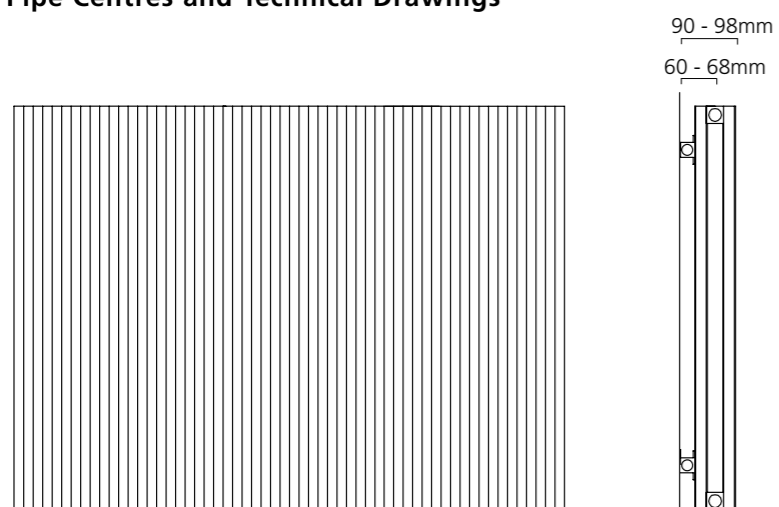

HADLOW Horizontal

- Italian design & manufacture, certified to EN442
- +Valves prices include Chrome or White KINGSTON TRV's*
- Extruded Aluminium Radiator available in 2 heights and 3 widths
- Standard White RAL 9016 delivered in 48-72 hours
- 25 RAL colours, 5 special finishes, up to 15 working days (pages 74-75)
- Supplied with 4 Wall Brackets and 1 Manual Airvent

*+Valves Prices include Chrome or White KINGSTON TRV's, please specify colour and angled or straight at time of order.

Pipe Centres and Technical Drawings

Pipe centres left to right = Width plus valves
 Pipe centres from wall = 60mm - 68mm
 Depth from wall = 90mm - 98mm

Sizes and Prices

Dimensions (mm)		Elements	Output Δt 50°C		Product Code	White Ex VAT	White Inc VAT	Colour Ex VAT	Colour Inc VAT	White +Valves Ex VAT	White +Valves Inc VAT	Colour +Valves Ex VAT	Colour +Valves Inc VAT
Height	Width		Watts	Btu's									
1526	400	5	879	2999	HADL154005V	£329.00	£394.80	£422.00	£506.40	£386.00	£463.20	£479.00	£574.80
	480	6	1055	3600	HADL154806V	£394.00	£472.80	£506.00	£607.20	£451.00	£541.20	£563.00	£675.60
	560	7	1231	4200	HADL155607V	£460.00	£552.00	£590.00	£708.00	£517.00	£620.40	£647.00	£776.40
1826	400	5	1008	3439	HADL184005V	£355.00	£426.00	£497.00	£596.40	£412.00	£494.40	£554.00	£664.80
	480	6	1209	4125	HADL184806V ♦	£426.00	£511.20	£571.00	£685.20	£483.00	£579.60	£628.00	£753.60
	560	7	1411	4814	HADL185607V	£497.00	£596.40	£645.00	£774.00	£554.00	£664.80	£702.00	£842.40