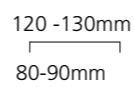

*+Valves Prices include Chrome or White KINGSTON TRV's, please specify colour and angled or straight at time of order.

Pipe Centres and Technical Drawings

Single Horizontal
 Pipe centres left to right = Width less 50mm
 Pipe centres from wall = 55mm
 Depth from wall = 95mm

Double Horizontal
 Pipe centres left to right = Width less 50mm
 Pipe centres from wall = 80mm - 90mm
 Depth from wall = 120mm - 130mm

Single

Double

NEW SPECIAL FINISHES (shown left to right)

Carbon, Gun Metal Grey, Mottled Copper, Mottled Silver, Textured Matt Black, see pages 74-75 for more information.