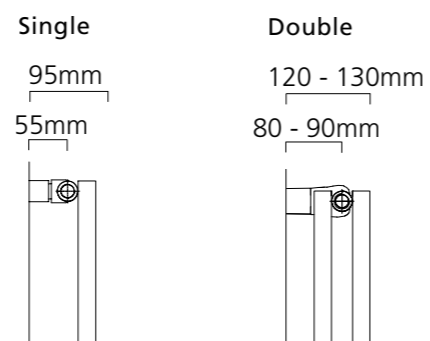

Single Vertical
Pipe centres left to right = Width plus valves
Pipe centres from wall = 55mm
Depth from wall = 95mm

Double Vertical
Pipe centres left to right = Width plus valves
Pipe centres from wall = 80mm - 90mm
Depth from wall = 120mm - 130mm