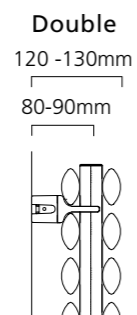

Pipe Centres and Technical Drawings

Single Horizontal
Pipe centres left to right = Width less 50mm
Pipe centres from wall = 55mm
Depth from wall = 95mm

Double Horizontal
Pipe centres left to right = Width less 50mm
Pipe centres from wall = 80mm - 90mm
Depth from wall = 120mm - 130mm