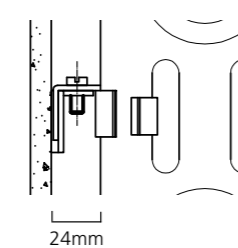

Standard Wall Brackets