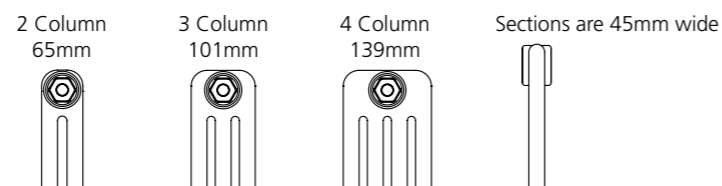

Widths include measurement for bushes. **Valves Prices include Chrome or White KINGSTON TRV's, please specify colour and angled or straight at time of order.

♦ CORNEL Bare Metal Lacquer Horizontal 3 Column, 600mm x 1014mm with Wall Brackets and Nickel KINGSTON TRV's.

Standard Wall Brackets

Optional Slip on Feet

Please Note: 2 Feet per radiator up to 18 sections, 22 & 26 Section radiators require 3 feet.

Pipe Centres and Technical Drawings

Pipe centres left to right =	Width of radiator plus valves
Pipe centres from wall =	2 column = 56mm
	3 column = 74mm
	4 column = 93mm