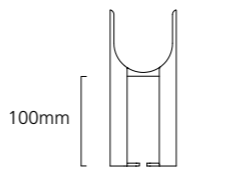

Optional Slip on Feet

Please Note: 2 Feet per radiator up to 18 sections, 22 & 26 Section radiators require 3 feet.

Pipe Centres and Technical Drawings

Pipe centres left to right =	Width of radiator plus valves
Pipe centres from wall =	2 column = 56mm
	3 column = 74mm
	4 column = 93mm