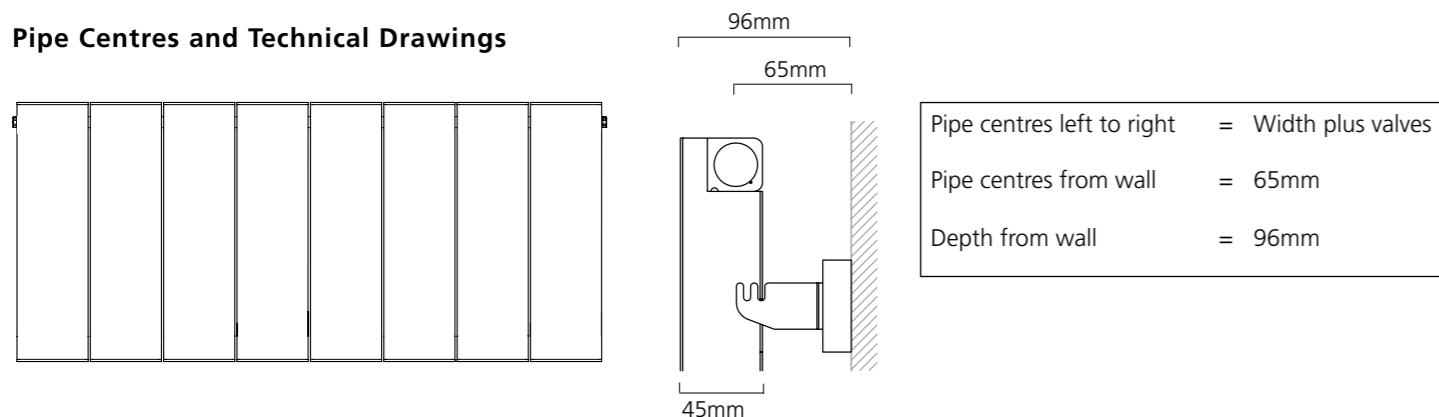

Pipe Centres and Technical Drawings

NEW SPECIAL FINISHES (shown left to right)
Carbon, Gun Metal Grey, Mottled Copper, Mottled Silver, Textured Matt Black, see pages 74-75 for more information.

Please note: Due to printing processes & manufacturing tolerances the colour of finished radiators may vary from the colours represented in this brochure.