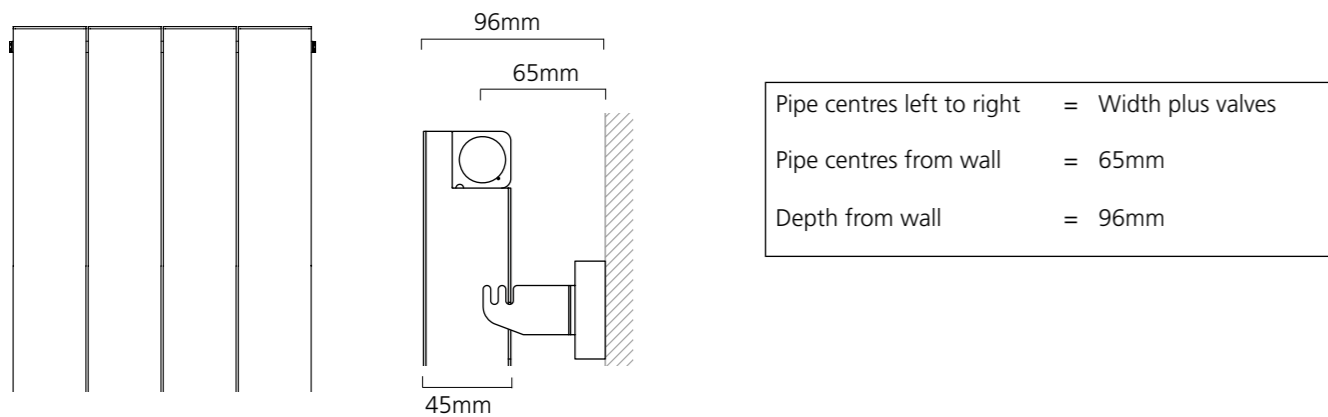

Pipe Centres and Technical Drawings

25 RAL colours & 5 special finishes available; delivery in up to 15 working days see pages 74-75 for more information

+Valves Prices include Chrome or White KINGSTON TRV's in angled or straight.

Please specify at time of order