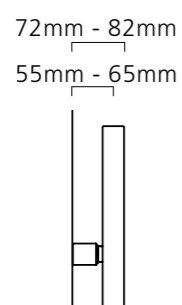

## Sizes and Prices

Dimensions (mm)		Cross Tubes	Output Δt 50°C		Product Code	White Ex VAT	White Inc VAT	Colour Ex VAT	Colour Inc VAT	White +Valves Ex VAT	White +Valves Inc VAT	Colour +Valves Ex VAT	Colour +Valves Inc VAT
Height	Width		Watts	Btu's									
780	500	9	345	1177	TALLLR785009	£147.00	£176.40	£248.00	£297.60	£169.00	£202.80	£270.00	£324.00
	600	9	404	1378	TALLLR786009	£185.00	£222.00	£269.00	£322.80	£207.00	£248.40	£291.00	£349.20
1060	500	12	463	1580	TALLLR105012 ♦	£211.00	£253.20	£308.00	£369.60	£233.00	£279.60	£330.00	£396.00
	600	12	546	1863	TALLLR106012	£230.00	£276.00	£336.00	£403.20	£252.00	£302.40	£358.00	£429.60
1340	500	15	581	1982	TALLLR135015	£249.00	£298.80	£359.00	£430.80	£271.00	£325.20	£381.00	£457.20
	600	15	680	2320	TALLLR136015	£274.00	£328.80	£408.00	£489.60	£296.00	£355.20	£430.00	£516.00

\*+Valves Prices include Chrome DRAKE Valves, please specify angled or straight at time of order.

+Valves Prices include Chrome DRAKE Valves in angled or straight.

Please specify at time of order

TALLIS Ladder Rail in Black RAL 9005.

## Pipe Centres and Technical Drawings

Pipe centres left to right	=	Width less 30mm
Pipe centres from wall	=	55mm - 65mm
Depth from wall	=	72mm - 82mm