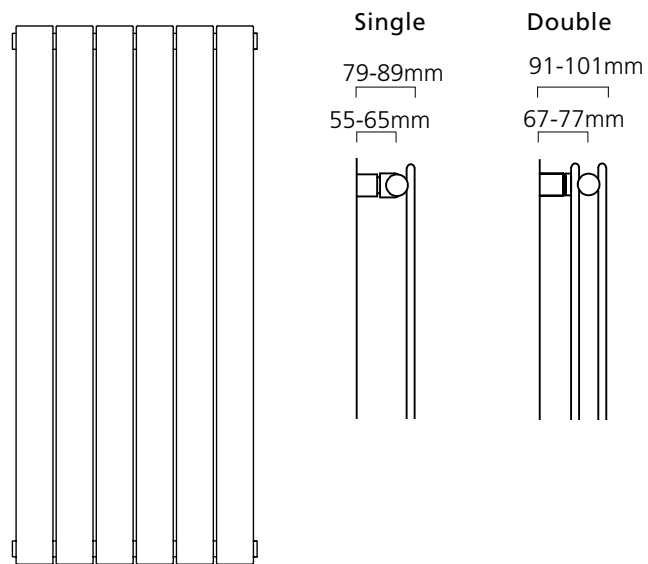

### Double Horizontal

Double Horizontal  
 Pipe centres left to right = Width less 58mm  
 Pipe centres from wall = 67mm - 77mm  
 Depth from wall = 91mm - 101mm

**NEW SPECIAL FINISHES** (shown left to right)  
 Carbon, Gun Metal Grey, Mottled Copper, Mottled Silver,  
 Textured Matt Black, see pages 74-75 for more information.

## Sizes and Prices

Dimensions (mm)		Elements	Output Δt 50°C		Product Code	White Ex VAT	White Inc VAT	Colour Ex VAT	Colour Inc VAT	White +Valves Ex VAT	White +Valves Inc VAT	Colour +Valves Ex VAT	Colour +Valves Inc VAT
Height	Width		Watts	Btu's									
<b>Vertical - Single</b>													
1820	312	4	609	2078	BEAUF183104SV	£212.00	£254.40	£329.00	£394.80	£269.00	£322.80	£386.00	£463.20
1820	464	6	914	3119	BEAUF184606SV	£281.00	£337.20	£451.00	£541.20	£338.00	£405.60	£508.00	£609.60
1820	540	7	1066	3637	BEAUF185407SV	£298.00	£357.60	£501.00	£601.20	£355.00	£426.00	£558.00	£669.60
1820	616	8	1219	4159	BEAUF186108SV	£351.00	£421.20	£568.00	£681.60	£408.00	£489.60	£625.00	£750.00
<b>Vertical - Double</b>													
1820	312	8	795	2713	BEAUF183108DV	£382.00	£458.40	£513.00	£615.60	£439.00	£526.80	£570.00	£684.00
1820	464	12	1192	4067	BEAUF184612DV	£503.00	£603.60	£696.00	£835.20	£560.00	£672.00	£753.00	£903.60
1820	540	14	1391	4746	BEAUF185414DV	£551.00	£661.20	£765.00	£918.00	£608.00	£729.60	£822.00	£986.40
1820	616	16	1590	5425	BEAUF186116DV	£621.00	£745.20	£868.00	£1,041.60	£678.00	£813.60	£925.00	£1,110.00

## Pipe Centres and Technical Drawings

**Single Vertical**  
 Pipe centres left to right = Width plus valves  
 Pipe centres from wall = 55mm - 65mm  
 Depth from wall = 79mm - 89mm

**Double Vertical**  
 Pipe centres left to right = Width plus valves  
 Pipe centres from wall = 67mm - 77mm  
 Depth from wall = 91mm - 101mm