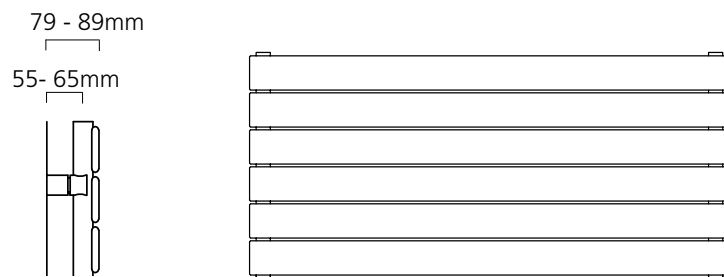

## Sizes and Prices

Dimensions (mm)		Elements	Output Δt 50°C		Product Code	White Ex VAT	White Inc VAT	Colour Ex VAT	Colour Inc VAT	White +Valves Ex VAT	White +Valves Inc VAT	Colour +Valves Ex VAT	Colour +Valves Inc VAT
Height	Width		Watts	Btu's									
<b>Horizontal - Single</b>													
312	1020	4	340	1160	BEAUF311004SH	£173.00	£207.60	£273.00	£327.60	£230.00	£276.00	£330.00	£396.00
312	1220	4	392	1338	BEAUF311204SH	£184.00	£220.80	£286.00	£343.20	£241.00	£289.20	£343.00	£411.60
464	1020	6	501	1709	BEAUF461006SH	£208.00	£249.60	£314.00	£376.80	£265.00	£318.00	£371.00	£445.20
464	1220	6	600	2047	BEAUF461206SH	£226.00	£271.20	£343.00	£411.60	£283.00	£339.60	£400.00	£480.00
616	1020	8	659	2249	BEAUF611008SH	£251.00	£301.20	£382.00	£458.40	£308.00	£369.60	£439.00	£526.80
616	1220	8	789	2692	BEAUF611208SH	£274.00	£328.80	£428.00	£513.60	£331.00	£397.20	£485.00	£582.00
<b>Horizontal - Double</b>													
312	1020	8	567	1935	BEAUF311008DH	£282.00	£338.40	£421.00	£505.20	£339.00	£406.80	£478.00	£573.60
312	1220	8	671	2289	BEAUF311208DH	£321.00	£385.20	£444.00	£532.80	£378.00	£453.60	£501.00	£601.20
464	1020	12	793	2706	BEAUF461012DH	£367.00	£440.40	£496.00	£595.20	£424.00	£508.80	£553.00	£663.60
464	1220	12	948	3235	BEAUF461212DH	£403.00	£483.60	£540.00	£648.00	£460.00	£552.00	£597.00	£716.40
616	1020	16	1005	3429	BEAUF611016DH	£444.00	£532.80	£599.00	£718.80	£501.00	£601.20	£656.00	£787.20
616	1220	16	1202	4101	BEAUF611216DH	£484.00	£580.80	£667.00	£800.40	£541.00	£649.20	£724.00	£868.80

### Double Horizontal

Double Horizontal  
 Pipe centres left to right = Width less 58mm  
 Pipe centres from wall = 67mm - 77mm  
 Depth from wall = 91mm - 101mm

**NEW SPECIAL FINISHES** (shown left to right)  
 Carbon, Gun Metal Grey, Mottled Copper, Mottled Silver,  
 Textured Matt Black, see pages 74-75 for more information.