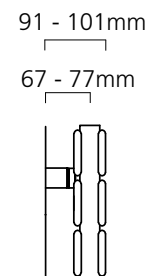

## Sizes and Prices

Dimensions (mm)		Elements	Output Δt 50°C		Product Code	White Ex VAT	White Inc VAT	Colour Ex VAT	Colour Inc VAT	White +Valves Ex VAT	White +Valves Inc VAT	Colour +Valves Ex VAT	Colour +Valves Inc VAT
Height	Width		Watts	Btu's									
<b>Horizontal - Single</b>													
312	1020	4	340	1160	BEAUF311004SH	£173.00	£207.60	£273.00	£327.60	£230.00	£276.00	£330.00	£396.00
312	1220	4	392	1338	BEAUF311204SH	£184.00	£220.80	£286.00	£343.20	£241.00	£289.20	£343.00	£411.60
464	1020	6	501	1709	BEAUF461006SH	£208.00	£249.60	£314.00	£376.80	£265.00	£318.00	£371.00	£445.20
464	1220	6	600	2047	BEAUF461206SH	£226.00	£271.20	£343.00	£411.60	£283.00	£339.60	£400.00	£480.00
616	1020	8	659	2249	BEAUF611008SH	£251.00	£301.20	£382.00	£458.40	£308.00	£369.60	£439.00	£526.80
616	1220	8	789	2692	BEAUF611208SH	£274.00	£328.80	£428.00	£513.60	£331.00	£397.20	£485.00	£582.00
<b>Horizontal - Double</b>													
312	1020	8	567	1935	BEAUF311008DH	£282.00	£338.40	£421.00	£505.20	£339.00	£406.80	£478.00	£573.60
312	1220	8	671	2289	BEAUF311208DH	£321.00	£385.20	£444.00	£532.80	£378.00	£453.60	£501.00	£601.20
464	1020	12	793	2706	BEAUF461012DH	£367.00	£440.40	£496.00	£595.20	£424.00	£508.80	£553.00	£663.60
464	1220	12	948	3235	BEAUF461212DH	£403.00	£483.60	£540.00	£648.00	£460.00	£552.00	£597.00	£716.40
616	1020	16	1005	3429	BEAUF611016DH	£444.00	£532.80	£599.00	£718.80	£501.00	£601.20	£656.00	£787.20
616	1220	16	1202	4101	BEAUF611216DH	£484.00	£580.80	£667.00	£800.40	£541.00	£649.20	£724.00	£868.80

### Double Horizontal

Double Horizontal  
 Pipe centres left to right = Width less 58mm  
 Pipe centres from wall = 67mm - 77mm  
 Depth from wall = 91mm - 101mm

**NEW SPECIAL FINISHES** (shown left to right)  
 Carbon, Gun Metal Grey, Mottled Copper, Mottled Silver,  
 Textured Matt Black, see pages 74-75 for more information.