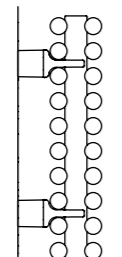

*+Valves Prices include Chrome or White KINGSTON TRV's, please specify colour and angled or straight at time of order.

Pipe Centres and Technical Drawings

Single

90mm
55mm

Double

114-124mm
79-89mm

Single Horizontal
 Pipe centres left to right = Width less 50mm
 Pipe centres from wall = 55mm
 Depth from wall = 90mm

Double Horizontal
 Pipe centres left to right = Width less 50mm
 Pipe centres from wall = 79mm - 89mm
 Depth from wall = 114mm - 124mm

NEW SPECIAL FINISHES (shown left to right)

Carbon, Gun Metal Grey, Mottled Copper, Mottled Silver, Textured Matt Black, see pages 74-75 for more information.

Sizes and Prices

Dimensions (mm)		Elements	Output Δt 50°C		Product Code	White Ex VAT	White Inc VAT	Colour Ex VAT	Colour Inc VAT	White +Valves Ex VAT	White +Valves Inc VAT	Colour +Valves Ex VAT	Colour +Valves Inc VAT
Height	Width		Watts	Btu's									
Vertical - Single													
1820	300	9	706	2409	CHAU183009SV	£218.00	£261.60	£335.00	£402.00	£275.00	£330.00	£392.00	£470.40
1820	402	12	941	3211	CHAU184012SV	£248.00	£297.60	£379.00	£454.80	£305.00	£366.00	£436.00	£523.20
1820	504	15	1176	4013	CHAU185015SV	£278.00	£333.60	£467.00	£560.40	£335.00	£402.00	£524.00	£628.80
1820	606	18	1411	4814	CHAU186018SV	£305.00	£366.00	£514.00	£616.80	£362.00	£434.40	£571.00	£685.20
Vertical - Double													
1820	300	18	1056	3603	CHAU183018DV	£350.00	£420.00	£478.00	£573.60	£407.00	£488.40	£535.00	£642.00
1820	402	24	1408	4804	CHAU184024DV ♦	£400.00	£480.00	£551.00	£661.20	£457.00	£548.40	£608.00	£729.60
1820	504	30	1760	6005	CHAU185030DV	£459.00	£550.80	£691.00	£829.20	£516.00	£619.20	£748.00	£897.60
1820	606	36	2111	7203	CHAU186036DV	£514.00	£616.80	£784.00	£940.80	£571.00	£685.20	£841.00	£1,009.20