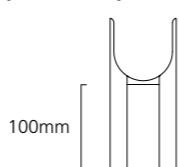

Optional Slip on Feet

100mm

Please Note: 2 Feet per radiator up to 18 sections, 3 feet for 21 - 30 sections, 4 Feet for 35 - 40 sections