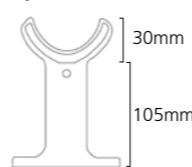

Optional Floor Mount

30mm

105mm

104mm

Alternative Mounting Options

Mounting	Slip on Feet	Floor Mount	Stud Wall Brackets		Solid Wall Bracket	
Column	4 Column	4 Column	4 Column (4 Brackets)	4 Column (6 Brackets)	4 Column (4 Brackets)	4 Column (6 Brackets)
Product Code	CORNSOF04	CORNFM	CORNSTWB4C4	CORNSTWB4C6	CORNSOWB4C4	CORNSOWB4C6
White Ex VAT	£39.00	£22.00	£46.00	£68.00	£33.00	£50.00
White Inc VAT	£46.80	£26.40	£55.20	£81.60	£39.60	£60.00
Colour Ex VAT	£50.00	£34.00	£60.00	£89.00	£46.00	£68.00
Colour Inc VAT	£60.00	£40.80	£72.00	£106.80	£55.20	£81.60

Pipe Centres for 2, 3 & 4 column (excludes Stud Wall Brackets)

Pipe centres left to right = Width of radiator plus valves
Pipe centres from wall = 2 column = 64mm - 74mm, 3 column = 82mm - 92mm, 4 column = 102mm - 112mm
(Based on adjustable wall ties)

4 Column
139mm

Sections are
45mm wide