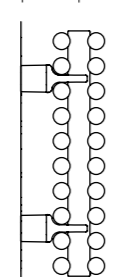

Pipe Centres and Technical Drawings

Single

90mm
55mm

Double

114-124mm
79-89mm

Single Horizontal
 Pipe centres left to right = Width less 50mm
 Pipe centres from wall = 55mm
 Depth from wall = 90mm

Double Horizontal
 Pipe centres left to right = Width less 50mm
 Pipe centres from wall = 79mm - 89mm
 Depth from wall = 114mm - 124mm

Sizes and Prices

Dimensions (mm)		Elements	Output Δt 50°C		Product Code	White Ex VAT	White Inc VAT	Colour Ex VAT	Colour Inc VAT
Height	Width		Watts	Btu's					
Vertical - Single									
1820	300	9	706	2409	CHAU183009SV	£212.00	£254.40	£325.00	£390.00
1820	402	12	941	3211	CHAU184012SV	£241.00	£289.20	£368.00	£441.60
1820	504	15	1176	4013	CHAU185015SV	£270.00	£324.00	£453.00	£543.60
1820	606	18	1411	4814	CHAU186018SV	£296.00	£355.20	£499.00	£598.80
Vertical - Double									
1820	300	18	1056	3603	CHAU183018DV	£340.00	£408.00	£464.00	£556.80
1820	402	24	1408	4804	CHAU184024DV	£388.00	£465.60	£535.00	£642.00
1820	504	30	1760	6005	CHAU185030DV	£446.00	£535.20	£671.00	£805.20
1820	606	36	2111	7203	CHAU186036DV	£499.00	£598.80	£761.00	£913.20

Pipe Centres and Technical Drawings

Single

90mm
55mm

Double

114-124mm
79-89mm

Single Vertical

Pipe centres left to right = Width plus valves
 Pipe centres from wall = 55mm
 Depth from wall = 90mm

Double Vertical