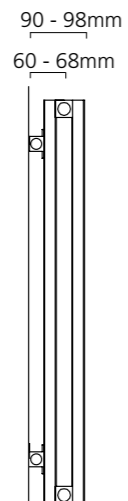

Sizes and Prices

Dimensions (mm)		Elements	Output Δt 50°C		Product Code	White Ex VAT	White Inc VAT	Colour Ex VAT	Colour Inc VAT	White +Valves Ex VAT	White +Valves Inc VAT	Colour +Valves Ex VAT	Colour +Valves Inc VAT
Height	Width		Watts	Btu's									
526	880	11	866	2955	HADL528811H	£459.00	£550.80	£619.00	£742.80	£516.00	£619.20	£676.00	£811.20
	1120	14	1103	3763	HADL521114H ♦	£584.00	£700.80	£748.00	£897.60	£641.00	£769.20	£805.00	£966.00
	1360	17	1339	4569	HADL521317H	£710.00	£852.00	£876.00	£1,051.20	£767.00	£920.40	£933.00	£1,119.60
626	880	11	987	3368	HADL628811H	£474.00	£568.80	£647.00	£776.40	£531.00	£637.20	£704.00	£844.80
	1120	14	1257	4289	HADL621114H	£604.00	£724.80	£779.00	£934.80	£661.00	£793.20	£836.00	£1,003.20
	1360	17	1526	5207	HADL621317H	£733.00	£879.60	£911.00	£1,093.20	£790.00	£948.00	£968.00	£1,161.60

*+Valves Prices include Chrome or White KINGSTON TRV's, please specify colour and angled or straight at time of order.

Pipe Centres and Technical Drawings

Pipe centres left to right = Width plus valves
 Pipe centres from wall = 60mm - 68mm
 Depth from wall = 90mm - 98mm