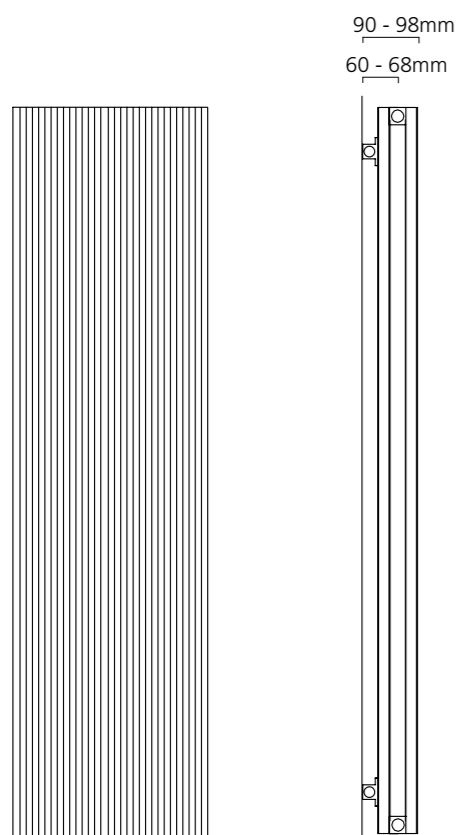

*+Valves Prices include Chrome or White KINGSTON TRV's, please specify colour and angled or straight at time of order.

Pipe Centres and Technical Drawings

Pipe centres left to right = Width plus valves
 Pipe centres from wall = 60mm - 68mm
 Depth from wall = 90mm - 98mm

Sizes and Prices

Dimensions (mm)		Elements	Output Δt 50°C		Product Code	White Ex VAT	White Inc VAT	Colour Ex VAT	Colour Inc VAT	White +Valves Ex VAT	White +Valves Inc VAT	Colour +Valves Ex VAT	Colour +Valves Inc VAT
Height	Width		Watts	Btu's									
1526	400	5	879	2999	HADL154005V	£329.00	£394.80	£422.00	£506.40	£386.00	£463.20	£479.00	£574.80
	480	6	1055	3600	HADL154806V	£394.00	£472.80	£506.00	£607.20	£451.00	£541.20	£563.00	£675.60
	560	7	1231	4200	HADL155607V	£460.00	£552.00	£590.00	£708.00	£517.00	£620.40	£647.00	£776.40
1826	400	5	1008	3439	HADL184005V	£355.00	£426.00	£497.00	£596.40	£412.00	£494.40	£554.00	£664.80
	480	6	1209	4125	HADL184806V ♦	£426.00	£511.20	£571.00	£685.20	£483.00	£579.60	£628.00	£753.60
	560	7	1411	4814	HADL185607V	£497.00	£596.40	£645.00	£774.00	£554.00	£664.80	£702.00	£842.40

Also available in Horizontal (p.36-37).

HADLOW Vertical in RAL 9016

♦HADLOW Vertical 1826mm x 480mm shown in White RAL 9016 with KINGSTON TRV's.