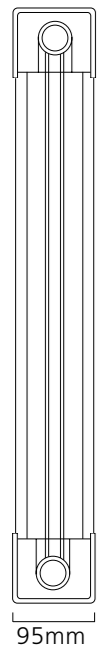

Pipe Centres and Technical Drawings

Side Profile