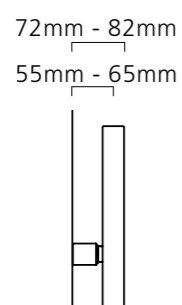

Sizes and Prices

Dimensions (mm)		Cross Tubes	Output Δt 50°C		Product Code	White Ex VAT	White Inc VAT	Colour Ex VAT	Colour Inc VAT	White +Valves Ex VAT	White +Valves Inc VAT	Colour +Valves Ex VAT	Colour +Valves Inc VAT
Height	Width		Watts	Btu's									
780	500	9	345	1177	TALLLR785009	£147.00	£176.40	£248.00	£297.60	£169.00	£202.80	£270.00	£324.00
	600	9	404	1378	TALLLR786009	£185.00	£222.00	£269.00	£322.80	£207.00	£248.40	£291.00	£349.20
1060	500	12	463	1580	TALLLR105012 ♦	£211.00	£253.20	£308.00	£369.60	£233.00	£279.60	£330.00	£396.00
	600	12	546	1863	TALLLR106012	£230.00	£276.00	£336.00	£403.20	£252.00	£302.40	£358.00	£429.60
1340	500	15	581	1982	TALLLR135015	£249.00	£298.80	£359.00	£430.80	£271.00	£325.20	£381.00	£457.20
	600	15	680	2320	TALLLR136015	£274.00	£328.80	£408.00	£489.60	£296.00	£355.20	£430.00	£516.00

*+Valves Prices include Chrome DRAKE Valves, please specify angled or straight at time of order.

+Valves Prices include Chrome DRAKE Valves in angled or straight.

Please specify at time of order

TALLIS Ladder Rail in Black RAL 9005.

Matching TALLIS Radiators (p.38-41) shown in special finish Carbon.

♦TALLIS Ladder Rail 1060mm x 500mm shown in White RAL 9016 with LIVINGSTONE valves.

Pipe Centres and Technical Drawings

Pipe centres left to right	=	Width less 30mm
Pipe centres from wall	=	55mm - 65mm
Depth from wall	=	72mm - 82mm