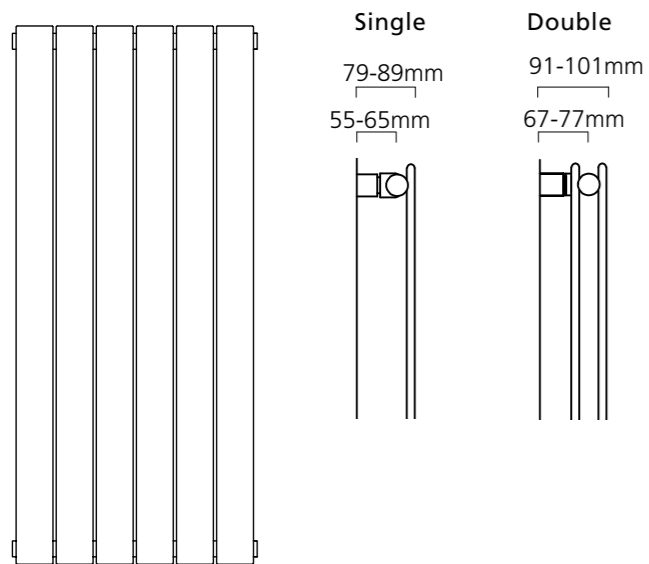

Double Horizontal

Double Horizontal
 Pipe centres left to right = Width less 58mm
 Pipe centres from wall = 67mm - 77mm
 Depth from wall = 91mm - 101mm

25 RAL colours available; delivery in up to 15 working days, see page 5 for more information.

+Valves Prices include Chrome or White KINGSTON TRV's in angled or straight.

Please specify at time of order

Sizes and Prices

Dimensions (mm)		Elements	Output Δt 50°C		Product Code	White Ex VAT	White Inc VAT	Colour Ex VAT	Colour Inc VAT	White +Valves Ex VAT	White +Valves Inc VAT	Colour +Valves Ex VAT	Colour +Valves Inc VAT
Height	Width		Watts	Btu's									
Vertical - Single													
1820	312	4	609	2078	BEAUF183104SV	£212.00	£254.40	£329.00	£394.80	£269.00	£322.80	£386.00	£463.20
1820	464	6	914	3119	BEAUF184606SV	£281.00	£337.20	£451.00	£541.20	£338.00	£405.60	£508.00	£609.60
1820	540	7	1066	3637	BEAUF185407SV	£298.00	£357.60	£501.00	£601.20	£355.00	£426.00	£558.00	£669.60
Vertical - Double													
1820	312	8	795	2713	BEAUF183108DV	£382.00	£458.40	£513.00	£615.60	£439.00	£526.80	£570.00	£684.00
1820	464	12	1192	4067	BEAUF184612DV	£503.00	£603.60	£696.00	£835.20	£560.00	£672.00	£753.00	£903.60
1820	540	14	1391	4746	BEAUF185414DV	£551.00	£661.20	£765.00	£918.00	£608.00	£729.60	£822.00	£986.40

*+Valves Prices include Chrome or White KINGSTON TRV's, please specify colour and angled or straight at time of order.

Pipe Centres and Technical Drawings

Single Vertical
 Pipe centres left to right = Width plus valves
 Pipe centres from wall = 55mm - 65mm
 Depth from wall = 79mm - 89mm

Double Vertical
 Pipe centres left to right = Width plus valves
 Pipe centres from wall = 67mm - 77mm
 Depth from wall = 91mm - 101mm

Also available in Single & Double Horizontal (p.48-49).

Also available in Double Vertical.