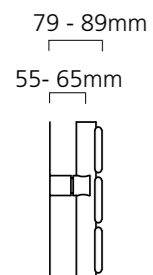

Sizes and Prices

Dimensions (mm)		Elements	Output Δt 50°C		Product Code	White Ex VAT	White Inc VAT	Colour Ex VAT	Colour Inc VAT	White +Valves Ex VAT	White +Valves Inc VAT	Colour +Valves Ex VAT	Colour +Valves Inc VAT
Height	Width		Watts	Btu's									
Horizontal - Single													
312	1020	4	340	1160	BEAUF311004SH	£173.00	£207.60	£273.00	£327.60	£230.00	£276.00	£330.00	£396.00
464	1020	6	501	1709	BEAUF461006SH	£208.00	£249.60	£314.00	£376.80	£265.00	£318.00	£371.00	£445.20
464	1220	6	600	2047	BEAUF461206SH ♦	£226.00	£271.20	£343.00	£411.60	£283.00	£339.60	£400.00	£480.00
616	1020	8	659	2249	BEAUF611008SH	£251.00	£301.20	£382.00	£458.40	£308.00	£369.60	£439.00	£526.80
616	1220	8	789	2692	BEAUF611208SH	£274.00	£328.80	£428.00	£513.60	£331.00	£397.20	£485.00	£582.00
Horizontal - Double													
312	1020	8	567	1935	BEAUF311008DH	£282.00	£338.40	£421.00	£505.20	£339.00	£406.80	£478.00	£573.60
464	1020	12	793	2706	BEAUF461012DH	£367.00	£440.40	£496.00	£595.20	£424.00	£508.80	£553.00	£663.60
464	1220	12	948	3235	BEAUF461212DH	£403.00	£483.60	£540.00	£648.00	£460.00	£552.00	£597.00	£716.40
616	1020	16	1005	3429	BEAUF611016DH	£444.00	£532.80	£599.00	£718.80	£501.00	£601.20	£656.00	£787.20
616	1220	16	1202	4101	BEAUF611216DH	£484.00	£580.80	£667.00	£800.40	£541.00	£649.20	£724.00	£868.80

*+Valves Prices include Chrome or White KINGSTON TRV's, please specify colour and angled or straight at time of order.

Pipe Centres and Technical Drawings

Single Horizontal

Single Horizontal
 Pipe centres left to right = Width less 58mm
 Pipe centres from wall = 55mm - 65mm
 Depth from wall = 79mm - 89mm

Double Horizontal

Double Horizontal
 Pipe centres left to right = Width less 58mm
 Pipe centres from wall = 67mm - 77mm
 Depth from wall = 91mm - 101mm

25 RAL colours available; delivery in up to 15 working days, see page 5 for more information.