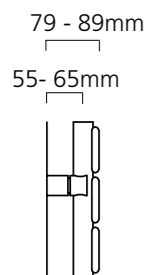

Sizes and Prices

Dimensions (mm)		Elements	Output Δt 50°C		Product Code	White Ex VAT	White Inc VAT	Colour Ex VAT	Colour Inc VAT	White +Valves Ex VAT	White +Valves Inc VAT	Colour +Valves Ex VAT	Colour +Valves Inc VAT
Height	Width		Watts	Btu's									
Horizontal - Single													
312	1020	4	340	1160	BEAUF311004SH	£173.00	£207.60	£273.00	£327.60	£230.00	£276.00	£330.00	£396.00
464	1020	6	501	1709	BEAUF461006SH	£208.00	£249.60	£314.00	£376.80	£265.00	£318.00	£371.00	£445.20
464	1220	6	600	2047	BEAUF461206SH ♦	£226.00	£271.20	£343.00	£411.60	£283.00	£339.60	£400.00	£480.00
616	1020	8	659	2249	BEAUF611008SH	£251.00	£301.20	£382.00	£458.40	£308.00	£369.60	£439.00	£526.80
616	1220	8	789	2692	BEAUF611208SH	£274.00	£328.80	£428.00	£513.60	£331.00	£397.20	£485.00	£582.00
Horizontal - Double													
312	1020	8	567	1935	BEAUF311008DH	£282.00	£338.40	£421.00	£505.20	£339.00	£406.80	£478.00	£573.60
464	1020	12	793	2706	BEAUF461012DH	£367.00	£440.40	£496.00	£595.20	£424.00	£508.80	£553.00	£663.60
464	1220	12	948	3235	BEAUF461212DH	£403.00	£483.60	£540.00	£648.00	£460.00	£552.00	£597.00	£716.40
616	1020	16	1005	3429	BEAUF611016DH	£444.00	£532.80	£599.00	£718.80	£501.00	£601.20	£656.00	£787.20
616	1220	16	1202	4101	BEAUF611216DH	£484.00	£580.80	£667.00	£800.40	£541.00	£649.20	£724.00	£868.80

*+Valves Prices include Chrome or White KINGSTON TRV's, please specify colour and angled or straight at time of order.

Pipe Centres and Technical Drawings

Single Horizontal

Single Horizontal
 Pipe centres left to right = Width less 58mm
 Pipe centres from wall = 55mm - 65mm
 Depth from wall = 79mm - 89mm

Double Horizontal

Double Horizontal
 Pipe centres left to right = Width less 58mm
 Pipe centres from wall = 67mm - 77mm
 Depth from wall = 91mm - 101mm

25 RAL colours available; delivery in up to 15 working days, see page 5 for more information.