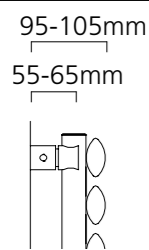

Double Horizontal
Pipe centres left to right = Width less 30mm
Pipe centres from wall = 80mm - 90mm
Depth from wall = 120mm - 130mm