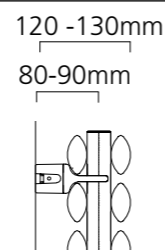

TALLIS Horizontal

- Italian design & manufacture, certified to EN442
- +Valves prices include Chrome or White KINGSTON TRV's*
- 50mm x 25mm Oval Tube Steel Radiator
- Available in Single & Double in 2 heights and 2 widths
- White RAL 9016, RAL 9005 Black, Platinum plus 25 RAL colours
- White, Black & Platinum delivered within 48-72 hours, 25 RAL colours delivered in up to 15 working days

Sizes and Prices