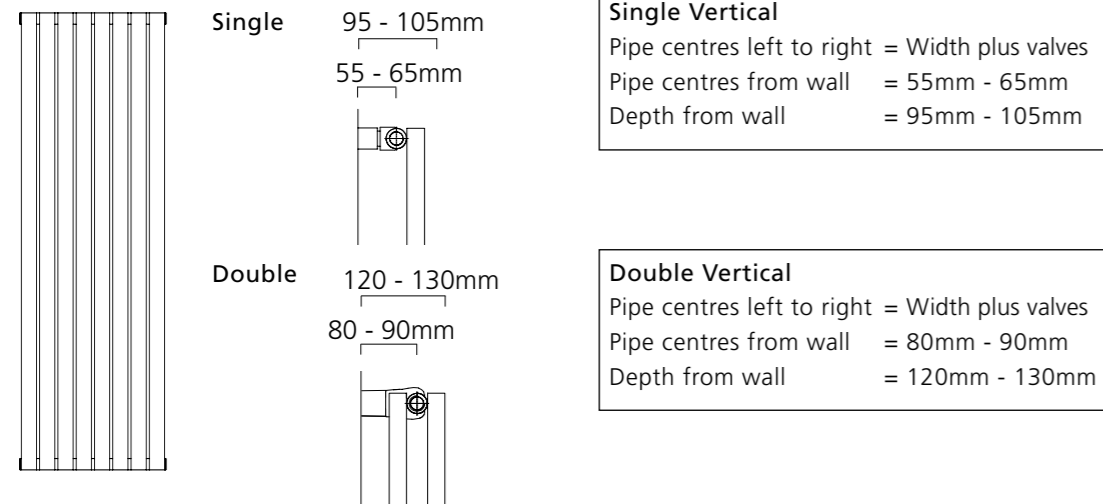

Pipe Centres and Technical Drawings

25 RAL colours available; delivery in up to 15 working days, see page 5 for more information.