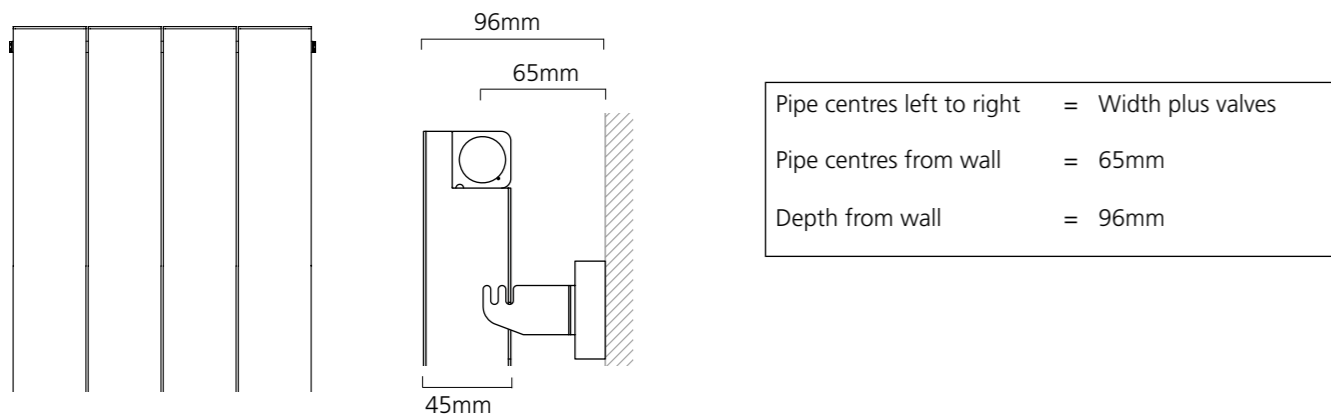

Pipe Centres and Technical Drawings

25 RAL colours & 5 special finishes available; delivery in up to 15 working days see pages 74-75 for more information

+Valves Prices include Chrome or White KINGSTON TRV's in angled or straight.

Please specify at time of order