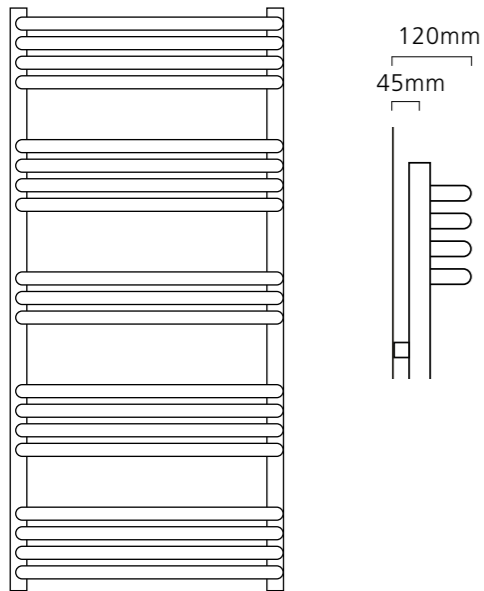

APSLEY Towel Rail

- Manufactured and certified to EN442
- +Valves prices include Chrome DRAKE Valves*
- 22mm Cross Tubes with Extended Towel Bars & 'D' Shaped Collectors
- White RAL 9016 as standard delivered in 48-72 hours
- Optional next day delivery available in White RAL 9016 (page 3)
- 25 RAL colours and 5 special finishes delivered in up to 15 working days (pages 74-75)

+Valves Prices include Chrome DRAKE Valves in angled or straight.

Please specify at time of order

Sizes and Prices

Dimensions (mm)		Cross Tubes	Output Δt 50°C		Product Code	White Ex VAT	White Inc VAT	Colours Ex VAT	Colours Inc VAT	White +Valves Ex VAT	White +Valves Inc VAT	Colours +Valves Ex VAT	Colours +Valves Inc VAT
Height	Width		Watts	Btu's									
620	500	11	300	1024	APSL625011	£105.00	£126.00	£179.00	£214.80	£127.00	£152.40	£201.00	£241.20
	600	11	344	1174	APSL626011	£118.00	£141.60	£205.00	£246.00	£140.00	£168.00	£227.00	£272.40
900	500	16	440	1501	APSL905016 ♦	£122.00	£146.40	£207.00	£248.40	£144.00	£172.80	£229.00	£274.80
	600	16	506	1726	APSL906016	£151.00	£181.20	£239.00	£286.80	£173.00	£207.60	£261.00	£313.20
1100	500	19	540	1842	APSL115019	£132.00	£158.40	£240.00	£288.00	£154.00	£184.80	£262.00	£314.40
	600	19	622	2122	APSL116019	£169.00	£202.80	£277.00	£332.40	£191.00	£229.20	£299.00	£358.80
1300	500	24	641	2187	APSL135024	£147.00	£176.40	£270.00	£324.00	£169.00	£202.80	£292.00	£350.40
	600	24	737	2515	APSL136024	£191.00	£229.20	£308.00	£369.60	£213.00	£255.60	£330.00	£396.00

Pipe Centres and Technical Drawings

Pipe centres left to right = Width less 40mm
 Pipe centres from wall = 45mm
 Depth from wall = 120mm

White RAL 9016 available for next day delivery (p3).

APSLEY in RAL 7016.

♦ APSLEY Towel Rail 900mm x 500mm, RAL 9007 shown with DRAKE Valves.

25 RAL colours & 5 special finishes available; delivery in up to 15 working days, see pages 74-75 for more information.