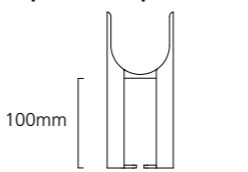

Optional Slip on Feet

Please Note: 2 Feet per radiator up to 18 sections, 22 & 26 Section radiators require 3 feet.

Pipe Centres and Technical Drawings

Pipe centres left to right =	Width of radiator plus valves
Pipe centres from wall =	2 column = 56mm
	3 column = 74mm
	4 column = 93mm