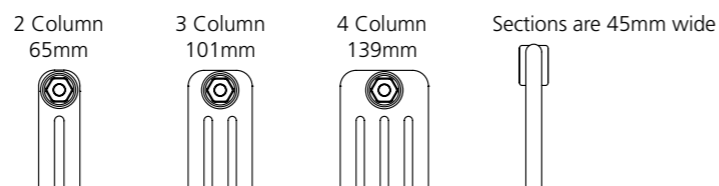

Universal Wall Brackets

Optional Slip on Feet

Please Note: 2 Feet per radiator up to 18 sections, 22 & 26 Section radiators require 3 feet.

Pipe Centres and Technical Drawings

Pipe centres left to right =	Width of radiator plus valves
Pipe centres from wall =	2 column = 56mm
	3 column = 74mm
	4 column = 93mm