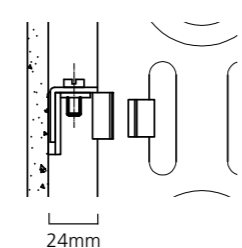

Universal Wall Brackets