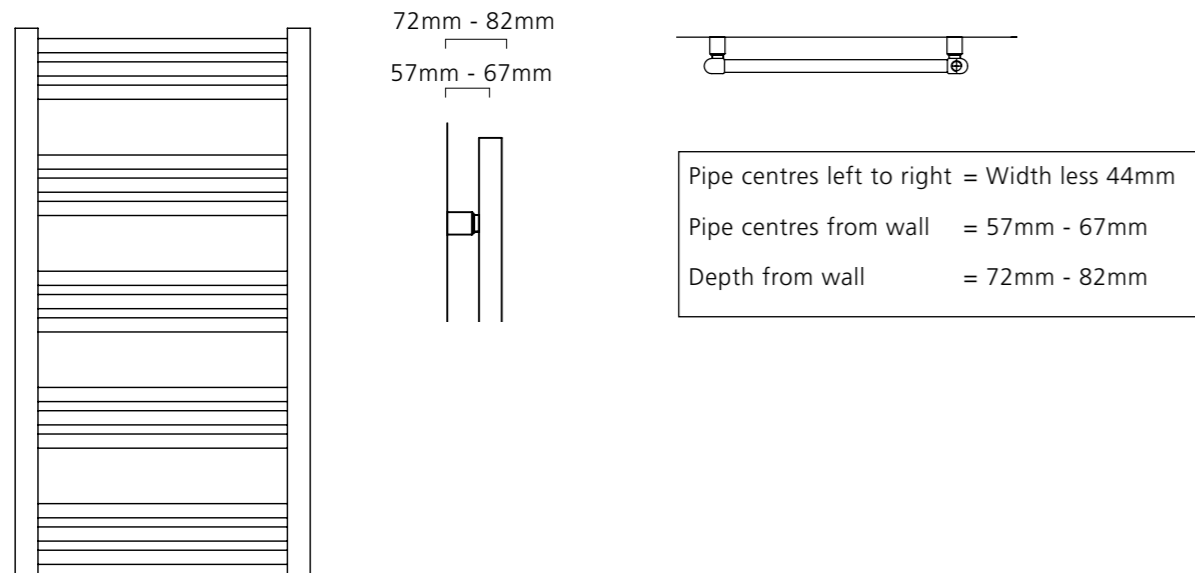

Pipe Centres and Technical Drawings

WINSFORD in special finish Carbon