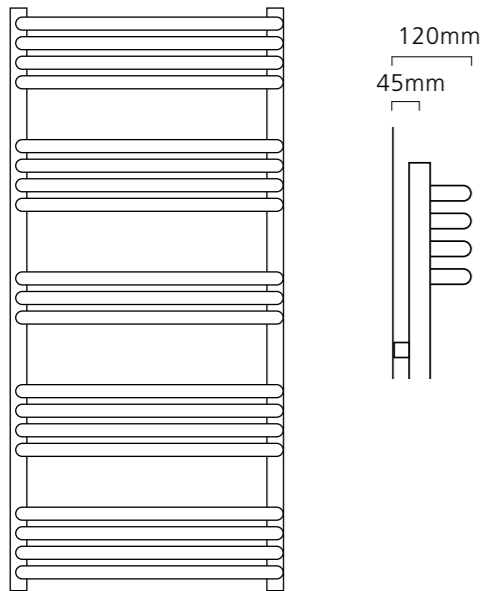

APSLEY Towel Rail

- Manufactured and certified to EN442
- +Valves prices include Chrome DRAKE Valves*
- 22mm Cross Tubes with Extended Towel Bars & 'D' Shaped Collectors
- White RAL 9016 as standard delivered in 48-72 hours
- Optional next day delivery available in White RAL 9016 (page 3)
- 25 RAL colours and 5 special finishes delivered in up to 15 working days (pages 74-75)

+Valves Prices include Chrome DRAKE Valves in angled or straight.

Please specify at time of order

Sizes and Prices

Dimensions (mm)		Cross Tubes	Output Δt 50°C		Product Code	White Ex VAT	White Inc VAT	Colours Ex VAT	Colours Inc VAT	White +Valves Ex VAT	White +Valves Inc VAT	Colour +Valves Ex VAT	Colour +Valves Inc VAT
Height	Width		Watts	Btu's									
620	500	11	300	1024	APSL625011	£105.00	£126.00	£179.00	£214.80	£127.00	£152.40	£201.00	£241.20
	600	11	344	1174	APSL626011	£118.00	£141.60	£205.00	£246.00	£140.00	£168.00	£227.00	£272.40
900	500	16	440	1501	APSL905016 ♦	£122.00	£146.40	£207.00	£248.40	£144.00	£172.80	£229.00	£274.80
	600	16	506	1726	APSL906016	£151.00	£181.20	£239.00	£286.80	£173.00	£207.60	£261.00	£313.20
1100	500	19	540	1842	APSL115019	£132.00	£158.40	£240.00	£288.00	£154.00	£184.80	£262.00	£314.40
	600	19	622	2122	APSL116019	£169.00	£202.80	£277.00	£332.40	£191.00	£229.20	£299.00	£358.80
1300	500	24	641	2187	APSL135024	£147.00	£176.40	£270.00	£324.00	£169.00	£202.80	£292.00	£350.40
	600	24	737	2515	APSL136024	£191.00	£229.20	£308.00	£369.60	£213.00	£255.60	£330.00	£396.00

Pipe Centres and Technical Drawings

Pipe centres left to right	=	Width less 40mm
Pipe centres from wall	=	45mm
Depth from wall	=	120mm

White RAL 9016 available for next day delivery (p3).

APSLEY in RAL 7016.

♦ APSLEY Towel Rail 900mm x 500mm, RAL 9007 shown with DRAKE Valves.

25 RAL colours & 5 special finishes available; delivery in up to 15 working days, see pages 74-75 for more information.