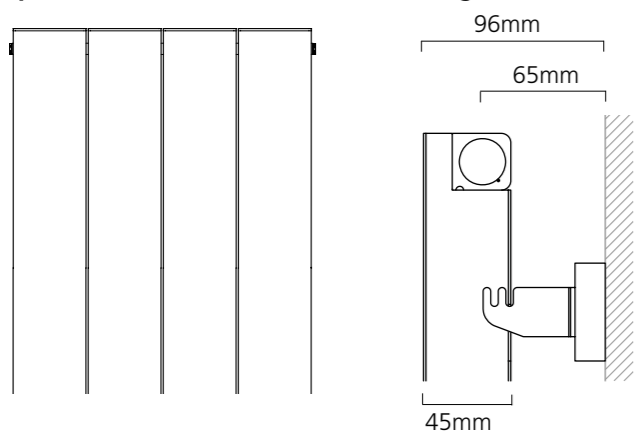

◆RADCLIFFE Horizontal 600mm x 956mm shown in RAL 7016 with KINGSTON TRV's.

Also available in Vertical (p.34-35).

Ultra slimline extruded aluminium profile with curved edge in Matt White.

+Valves Prices include Chrome or White KINGSTON TRV's in angled or straight.

Sizes and Prices

Dimensions (mm)		Elements	Output Δt 50°C		Product Code	Price Ex VAT	Price Inc VAT	Price +Valves Ex VAT	Price +Valves Inc VAT
Height	Width		Watts	Btu's					
White - Vertical									
1500	356	3	784	2675	RADC153503VW	£308.00	£369.60	£365.00	£438.00
	476	4	1045	3566	RADC154704VW	£410.00	£492.00	£467.00	£560.40
	596	5	1306	4456	RADC155905VW	£514.00	£616.80	£571.00	£685.20
1800	356	3	911	3108	RADC183503VW	£319.00	£382.80	£376.00	£451.20
	476	4	1265	4316	RADC184704VW	£424.00	£508.80	£481.00	£577.20
	596	5	1527	5210	RADC185905VW	£530.00	£636.00	£587.00	£704.40
Grey - Vertical									
1500	356	3	784	2675	RADC153503VG	£354.00	£424.80	£411.00	£493.20
	476	4	1045	3566	RADC154704VG	£471.00	£565.20	£528.00	£633.60
	596	5	1306	4456	RADC155905VG	£588.00	£705.60	£645.00	£774.00
1800	356	3	911	3108	RADC183503VG	£368.00	£441.60	£425.00	£510.00
	476	4	1265	4316	RADC184704VG	£488.00	£585.60	£545.00	£654.00
	596	5	1527	5210	RADC185905VG	£609.00	£730.80	£666.00	£799.20
Colour - Vertical									
1500	356	3	784	2675	RADC153503VR	£426.00	£511.20	£483.00	£579.60
	476	4	1045	3566	RADC154704VR	£568.00	£681.60	£625.00	£750.00
	596	5	1306	4456	RADC155905VR	£709.00	£850.80	£766.00	£919.20
1800	356	3	911	3108	RADC183503VR	£461.00	£553.20	£518.00	£621.60
	476	4	1265	4316	RADC184704VR	£615.00	£738.00	£672.00	£806.40
	596	5	1527	5210	RADC185905VR	£767.00	£920.40	£824.00	£988.80

*+Valves Prices include Chrome or White KINGSTON TRV's, please specify colour and angled or straight at time of order.

Pipe Centres and Technical Drawings

Pipe centres left to right = Width plus valves
 Pipe centres from wall = 65mm
 Depth from wall = 96mm