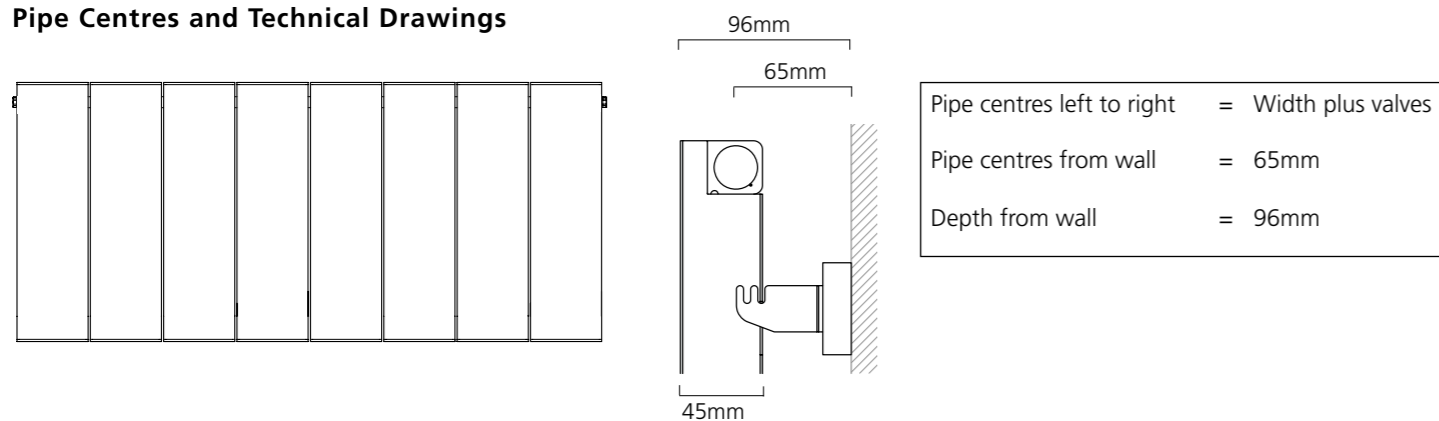

Pipe Centres and Technical Drawings

24 RAL colours available; delivery in up to 15 working days, see page 5 for more information.