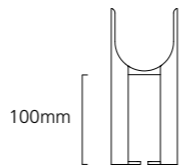

Optional Slip on Feet

100mm

Please Note:
2 Feet per radiator up to 18 sections, 3 feet for 22-30 sections