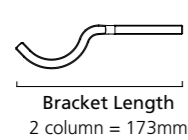

Optional Wall Brackets For Solid Walls

Bracket Length
2 column = 173mm