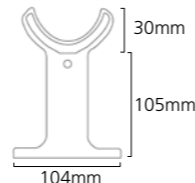

Widths include measurement for bushes. See page 8 for pipe centres.

*+Valves Prices include Chrome or White KINGSTON TRV's, please specify colour and angled or straight at time of order.

Standard Wall Brackets

Optional Wall Brackets For Solid Walls

Bracket Length
2 column = 173mm

Optional Stud Wall Brackets

Pipe centres from wall
2 Column = 70mm - 80mm

Please Note:
4 brackets required per radiator up to 18 sections, 22 - 30 sections require 6 brackets (see page 70 for more details).

Optional Slip on Feet

100mm

Please Note:
2 Feet per radiator up to 18 sections, 3 feet for 22-30 sections

Optional Floor Mount

30mm

105mm

104mm

Alternative Mounting Options