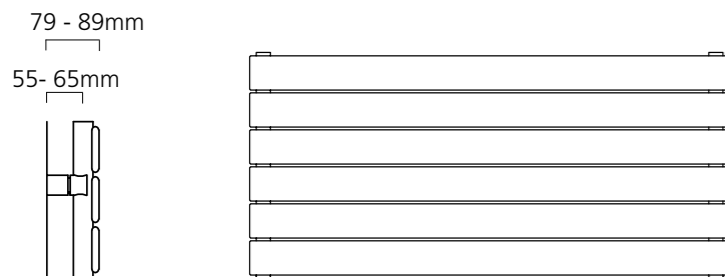

Double Horizontal

Double Horizontal
Pipe centres left to right = Width less 58mm
Pipe centres from wall = 67mm - 77mm
Depth from wall = 91mm - 101mm