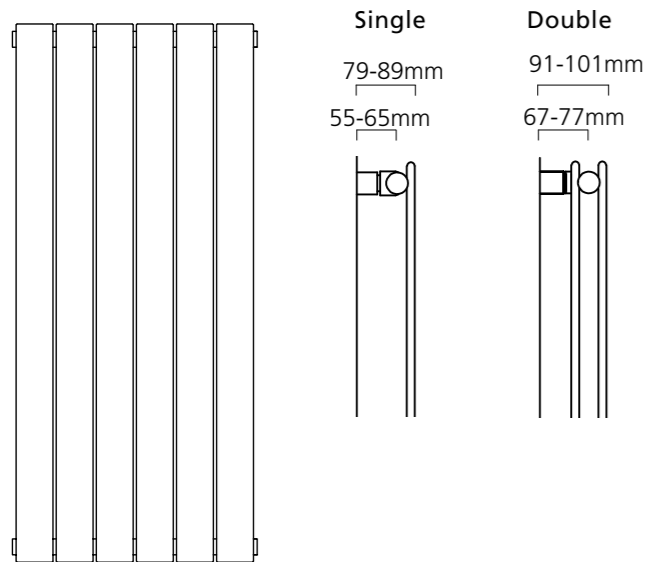

+Valves Prices include Chrome or White KINGSTON TRV's in angled or straight.

Please specify at time of order

Sizes and Prices

Dimensions (mm)		Elements	Output Δt 50°C		Product Code	White Ex VAT	White Inc VAT	Colour Ex VAT	Colour Inc VAT	White +Valves Ex VAT	White +Valves Inc VAT	Colour +Valves Ex VAT	Colour +Valves Inc VAT
Height	Width		Watts	Btu's									
Vertical - Single													
1820	312	4	609	2078	BEAUF183104SV	£212.00	£254.40	£329.00	£394.80	£269.00	£322.80	£386.00	£463.20
1820	464	6	914	3119	BEAUF184606SV	£281.00	£337.20	£451.00	£541.20	£338.00	£405.60	£508.00	£609.60
1820	540	7	1066	3637	BEAUF185407SV	£298.00	£357.60	£501.00	£601.20	£355.00	£426.00	£558.00	£669.60
1820	616	8	1219	4159	BEAUF186108SV	£351.00	£421.20	£568.00	£681.60	£408.00	£489.60	£625.00	£750.00
Vertical - Double													
1820	312	8	795	2713	BEAUF183108DV	£382.00	£458.40	£513.00	£615.60	£439.00	£526.80	£570.00	£684.00
1820	464	12	1192	4067	BEAUF184612DV	£503.00	£603.60	£696.00	£835.20	£560.00	£672.00	£753.00	£903.60
1820	540	14	1391	4746	BEAUF185414DV	£551.00	£661.20	£765.00	£918.00	£608.00	£729.60	£822.00	£986.40
1820	616	16	1590	5425	BEAUF186116DV	£621.00	£745.20	£868.00	£1,041.60	£678.00	£813.60	£925.00	£1,110.00

*+Valves Prices include Chrome or White KINGSTON TRV's, please specify colour and angled or straight at time of order.

Pipe Centres and Technical Drawings

Single Vertical
 Pipe centres left to right = Width plus valves
 Pipe centres from wall = 55mm - 65mm
 Depth from wall = 79mm - 89mm

Double Vertical
 Pipe centres left to right = Width plus valves
 Pipe centres from wall = 67mm - 77mm
 Depth from wall = 91mm - 101mm

Also available in Single & Double Horizontal (p.46-47).

Also available in Double Vertical.