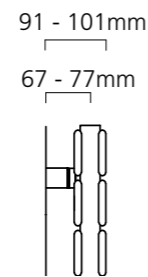

*+Valves Prices include Chrome or White KINGSTON TRV's, please specify colour and angled or straight at time of order.

Pipe Centres and Technical Drawings

Single Horizontal

Single Horizontal
 Pipe centres left to right = Width less 58mm
 Pipe centres from wall = 55mm - 65mm
 Depth from wall = 79mm - 89mm

Double Horizontal

Double Horizontal
 Pipe centres left to right = Width less 58mm
 Pipe centres from wall = 67mm - 77mm
 Depth from wall = 91mm - 101mm

NEW SPECIAL FINISHES (shown left to right)
 Carbon, Gun Metal Grey, Mottled Copper, Mottled Silver,
 Textured Matt Black, see pages 74-75 for more information.