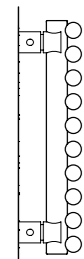

## Sizes and Prices

Dimensions (mm)		Elements	Output Δt 50°C		Product Code	White Ex VAT	White Inc VAT	Colour Ex VAT	Colour Inc VAT	White +Valves Ex VAT	White +Valves Inc VAT	Colour +Valves Ex VAT	Colour +Valves Inc VAT
Height	Width		Watts	Btu's									
<b>Horizontal - Single</b>													
402	920	12	515	1757	CHAU409212SH	£157.00	£188.40	£262.00	£314.40	£214.00	£256.80	£319.00	£382.80
402	1220	12	683	2330	CHAU401212SH	£184.00	£220.80	£293.00	£351.60	£241.00	£289.20	£350.00	£420.00
402	1520	12	851	2904	CHAU401512SH	£215.00	£258.00	£328.00	£393.60	£272.00	£326.40	£385.00	£462.00
538	920	16	681	2324	CHAU539216SH ♦	£196.00	£235.20	£310.00	£372.00	£253.00	£303.60	£367.00	£440.40
538	1220	16	903	3081	CHAU531216SH	£229.00	£274.80	£364.00	£436.80	£286.00	£343.20	£421.00	£505.20
<b>Horizontal - Double</b>													
402	920	24	782	2668	CHAU409224DH	£261.00	£313.20	£381.00	£457.20	£318.00	£381.60	£438.00	£525.60
402	1220	24	1037	3538	CHAU401224DH	£307.00	£368.40	£435.00	£522.00	£364.00	£436.80	£492.00	£590.40
402	1520	24	1292	4408	CHAU401524DH	£371.00	£445.20	£484.00	£580.80	£428.00	£513.60	£541.00	£649.20
538	920	32	955	3258	CHAU539232DH	£337.00	£404.40	£455.00	£546.00	£394.00	£472.80	£512.00	£614.40
538	1220	32	1266	4320	CHAU531232DH	£382.00	£458.40	£541.00	£649.20	£439.00	£526.80	£598.00	£717.60

\*+Valves Prices include Chrome or White KINGSTON TRV's, please specify colour and angled or straight at time of order.

♦CHAUCER Single Horizontal 538mm x 920mm.

## Pipe Centres and Technical Drawings

### Double

114-124mm  
79-89mm

**Single Horizontal**  
 Pipe centres left to right = Width less 50mm  
 Pipe centres from wall = 55mm  
 Depth from wall = 90mm

**Double Horizontal**  
 Pipe centres left to right = Width less 50mm  
 Pipe centres from wall = 79mm - 89mm  
 Depth from wall = 114mm - 124mm