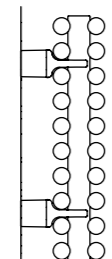

## Pipe Centres and Technical Drawings

### Single

90mm  
55mm

### Double

114-124mm  
79-89mm

**Single Horizontal**  
 Pipe centres left to right = Width less 50mm  
 Pipe centres from wall = 55mm  
 Depth from wall = 90mm

**Double Horizontal**  
 Pipe centres left to right = Width less 50mm  
 Pipe centres from wall = 79mm - 89mm  
 Depth from wall = 114mm - 124mm

## Pipe Centres and Technical Drawings

**Single Vertical**  
Pipe centres left to right = Width plus valves  
Pipe centres from wall = 55mm  
Depth from wall = 90mm

**Double Vertical**  
Pipe centres left to right = Width plus valves  
Pipe centres from wall = 79mm - 89mm  
Depth from wall = 114mm - 124mm