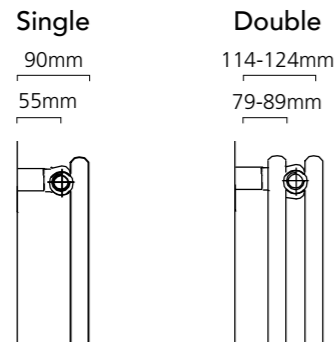

### Double

114-124mm  
79-89mm

**Single Horizontal**  
 Pipe centres left to right = Width less 50mm  
 Pipe centres from wall = 55mm  
 Depth from wall = 90mm

**Double Horizontal**  
 Pipe centres left to right = Width less 50mm  
 Pipe centres from wall = 79mm - 89mm  
 Depth from wall = 114mm - 124mm

+Valves Prices include Chrome or White KINGSTON TRV's in angled or straight.

Please specify at time of order

## Sizes and Prices

Dimensions (mm)		Elements	Output Δt 50°C		Product Code	White Ex VAT	White Inc VAT	Colour Ex VAT	Colour Inc VAT	White +Valves Ex VAT	White +Valves Inc VAT	Colour +Valves Ex VAT	Colour +Valves Inc VAT
Height	Width		Watts	Btu's									
<b>Vertical - Single</b>													
1820	300	9	706	2409	CHAU183009SV	£218.00	£261.60	£335.00	£402.00	£275.00	£330.00	£392.00	£470.40
1820	402	12	941	3211	CHAU184012SV	£248.00	£297.60	£379.00	£454.80	£305.00	£366.00	£436.00	£523.20
1820	504	15	1176	4013	CHAU185015SV	£278.00	£333.60	£467.00	£560.40	£335.00	£402.00	£524.00	£628.80
1820	606	18	1411	4814	CHAU186018SV	£305.00	£366.00	£514.00	£616.80	£362.00	£434.40	£571.00	£685.20
<b>Vertical - Double</b>													
1820	300	18	1056	3603	CHAU183018DV	£350.00	£420.00	£478.00	£573.60	£407.00	£488.40	£535.00	£642.00
1820	402	24	1408	4804	CHAU184024DV	£400.00	£480.00	£551.00	£661.20	£457.00	£548.40	£608.00	£729.60
1820	504	30	1760	6005	CHAU185030DV	£459.00	£550.80	£691.00	£829.20	£516.00	£619.20	£748.00	£897.60
1820	606	36	2111	7203	CHAU186036DV	£514.00	£616.80	£784.00	£940.80	£571.00	£685.20	£841.00	£1,009.20

## Pipe Centres and Technical Drawings

**Single Vertical**  
Pipe centres left to right = Width plus valves  
Pipe centres from wall = 55mm  
Depth from wall = 90mm

**Double Vertical**  
Pipe centres left to right = Width plus valves  
Pipe centres from wall = 79mm - 89mm  
Depth from wall = 114mm - 124mm