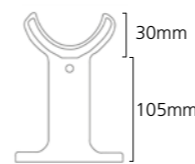

Optional Floor Mount

30mm

105mm

Please Note: 2 Feet per radiator up to 18 sections, 3 feet for 21 - 30 sections, 4 Feet for 35 - 40 sections

Alternative Mounting Options

Mounting	Slip on Feet (each)	Floor Mount (each)	Stud Wall Brackets		Solid Wall Bracket	
			4 Column (4 Brackets)	4 Column (6 Brackets)	4 Column (4 Brackets)	4 Column (6 Brackets)
Column	4 Column	4 Column	4 Column (4 Brackets)	4 Column (6 Brackets)	4 Column (4 Brackets)	4 Column (6 Brackets)
Product Code	CORN4C751126H	CORN4C751126H	CORN4C751126H	CORN4C751126H	CORN4C751126H	CORN4C751126H
White Ex VAT	£39.00	£22.00	£45.00	£68.00	£33.00	£50.00
White Inc VAT	£46.80	£26.40	£54.00	£81.60	£39.60	£60.00
Colour Ex VAT	£50.00	£34.00	£60.00	£89.00	£46.00	£68.00
Colour Inc VAT	£60.00	£40.80	£72.00	£106.80	£55.20	£81.60

4 Column
139mm