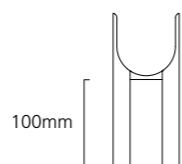

Optional Slip on Feet

100mm