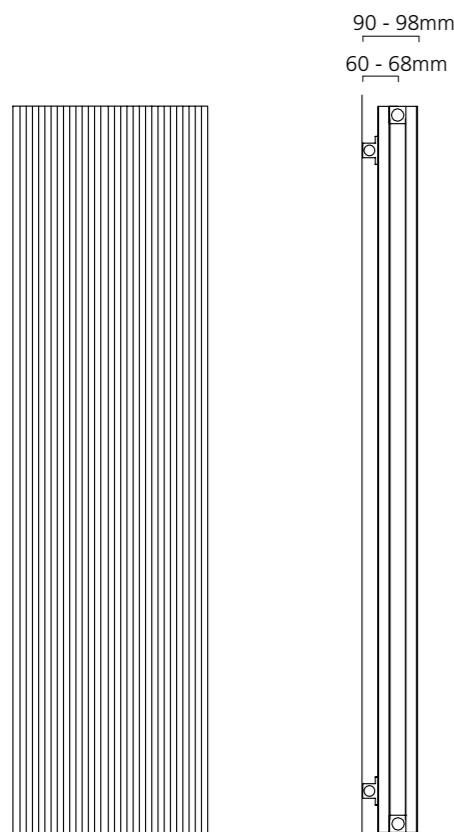

## Pipe Centres and Technical Drawings

Pipe centres left to right = Width plus valves  
 Pipe centres from wall = 60mm - 68mm  
 Depth from wall = 90mm - 98mm

**NEW SPECIAL FINISHES** (shown left to right)  
 Carbon, Gun Metal Grey, Mottled Copper, Mottled Silver,  
 Textured Matt Black, see pages 74-75 for more information.

## Sizes and Prices

Dimensions (mm)		Elements	Output Δt 50°C		Product Code	White Ex VAT	White Inc VAT	Colour Ex VAT	Colour Inc VAT	White +Valves Ex VAT	White +Valves Inc VAT	Colour +Valves Ex VAT	Colour +Valves Inc VAT
Height	Width		Watts	Btu's									
1526	400	5	879	2999	HADL154005V	£329.00	£394.80	£422.00	£506.40	£386.00	£463.20	£479.00	£574.80
	480	6	1055	3600	HADL154806V	£394.00	£472.80	£506.00	£607.20	£451.00	£541.20	£563.00	£675.60
	560	7	1231	4200	HADL155607V	£460.00	£552.00	£590.00	£708.00	£517.00	£620.40	£647.00	£776.40
1826	400	5	1008	3439	HADL184005V	£355.00	£426.00	£497.00	£596.40	£412.00	£494.40	£554.00	£664.80
	480	6	1209	4125	HADL184806V ♦	£426.00	£511.20	£571.00	£685.20	£483.00	£579.60	£628.00	£753.60
	560	7	1411	4814	HADL185607V	£497.00	£596.40	£645.00	£774.00	£554.00	£664.80	£702.00	£842.40

## Pipe Centres and Technical Drawings

Pipe centres left to right = Width plus valves  
 Pipe centres from wall = 60mm - 68mm  
 Depth from wall = 90mm - 98mm

25 RAL colours & 5 special finishes available; delivery in up to 15 working days see pages 74-75 for more information

♦HADLOW Vertical 1826mm x 480mm shown in White RAL 9016 with KINGSTON TRV's.