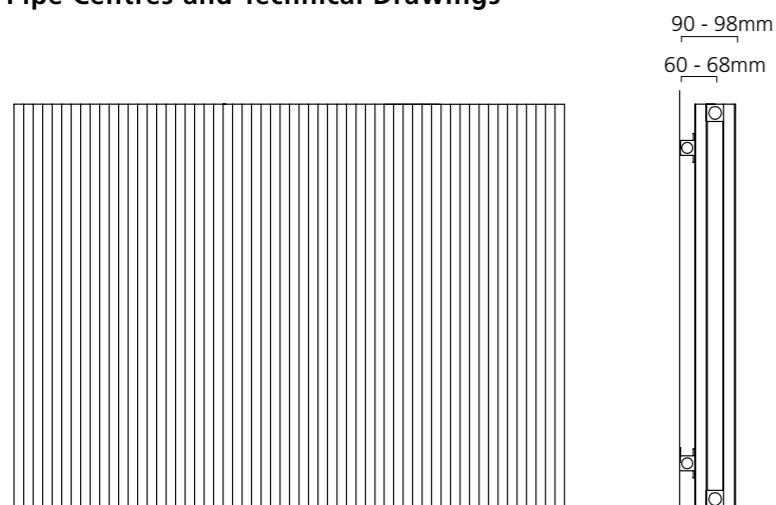

Pipe Centres and Technical Drawings

Pipe centres left to right = Width plus valves
Pipe centres from wall = 60mm - 68mm
Depth from wall = 90mm - 98mm

NEW SPECIAL FINISHES (shown left to right)
Carbon, Gun Metal Grey, Mottled Copper, Mottled Silver,
Textured Matt Black, see pages 74-75 for more information.

Please note: Due to printing processes & manufacturing tolerances the colour of finished radiators may vary from the colours represented in this brochure.