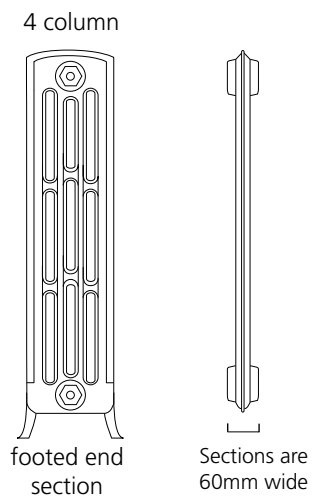

WESSEX

- 4 Column cast iron radiator, certified to EN442
- Available in 2 heights and 3 widths; set sizes only
- Supplied with footed end sections only
- Delivered in either a cream or grey primer, you will then need to finish with a paint suitable for radiators
- Natural rough cast iron finish
- Optional cast iron wall tie

◆ WESSEX 4 Column, 660mm x 628mm with Footed End Section shown with a hand painted finish with SHIRE TRV's.

Sizes and Prices; all prices include Footed End sections as standard

Dimensions (mm)			Sections	Output Δt 50°C		Product Code	Primer Finish Ex VAT	Primer Finish Inc VAT
Height	Width	Depth		Watts	Btu's			
4 Column								
660	508	144	8	696	2375	NWESS4C655008	£218.00	£261.60
660	628	144	10	870	2968	NWESS4C656210	£265.00	£318.00
660	748	144	12	1044	3562	NWESS4C657412	£319.00	£382.80
760	448	144	7	707	2412	NWESS4C764407	£236.00	£283.20
760	568	144	9	909	3102	NWESS4C765609	£304.00	£364.80
760	688	144	11	1111	3791	NWESS4C766811	£372.00	£446.40

Optional Cast Iron Wall Tie

We recommend the following;

- 1 wall tie for 7 - 8 section radiators
- 2 wall ties for 9 - 12 section radiators.

Description	Product Code	Price Ex VAT	Price Inc VAT
Cast Iron Wall Tie	WESSWT01	£4.00	£4.80

Pipe Centres and Technical Drawings

Pipe centres left to right = Width of radiator plus valves
 Pipe centres from wall = 105mm - 120mm

Optional WALL TIE.

WESSEX in standard primer finish.

SHIRE TRV's from £100.80 (p.63).